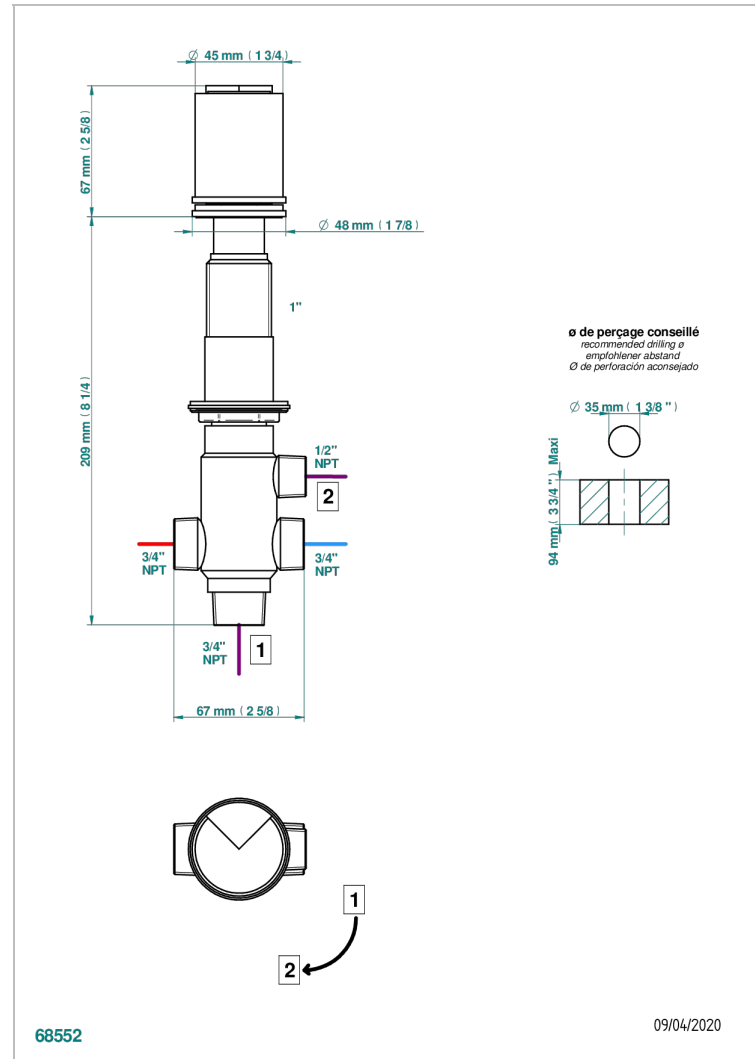

# LE 9 HOWLITE

G2H-504VGUS

2-function deck diverter with trim

## CHARACTERISTIC

- Le 9 Howlite
- 2-function deck diverter with trim