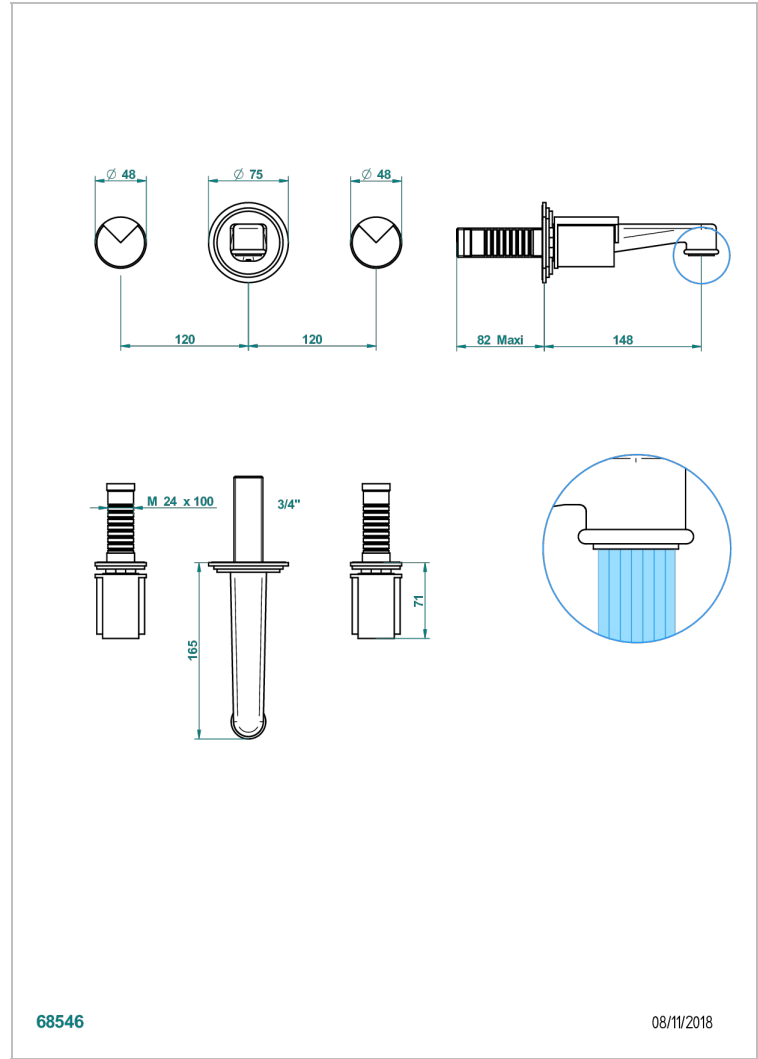

LE 9 HOWLITE

G2H-41NB

Trim only for wall mounted 3 holes bath mixer

THG[®]
PARIS

CARACTERÍSTICAS

- Le 9 Howlite
- Trim only for wall mounted 3 holes bath mixer

PRODUCTOS RELACIONADOS

- Ref. G00-40AC Rough parts for wall mounted 3 hole mixer, cross handle version
- Ref. G00-40AM Rough parts for wall mounted 3 hole mixer, lever handle version