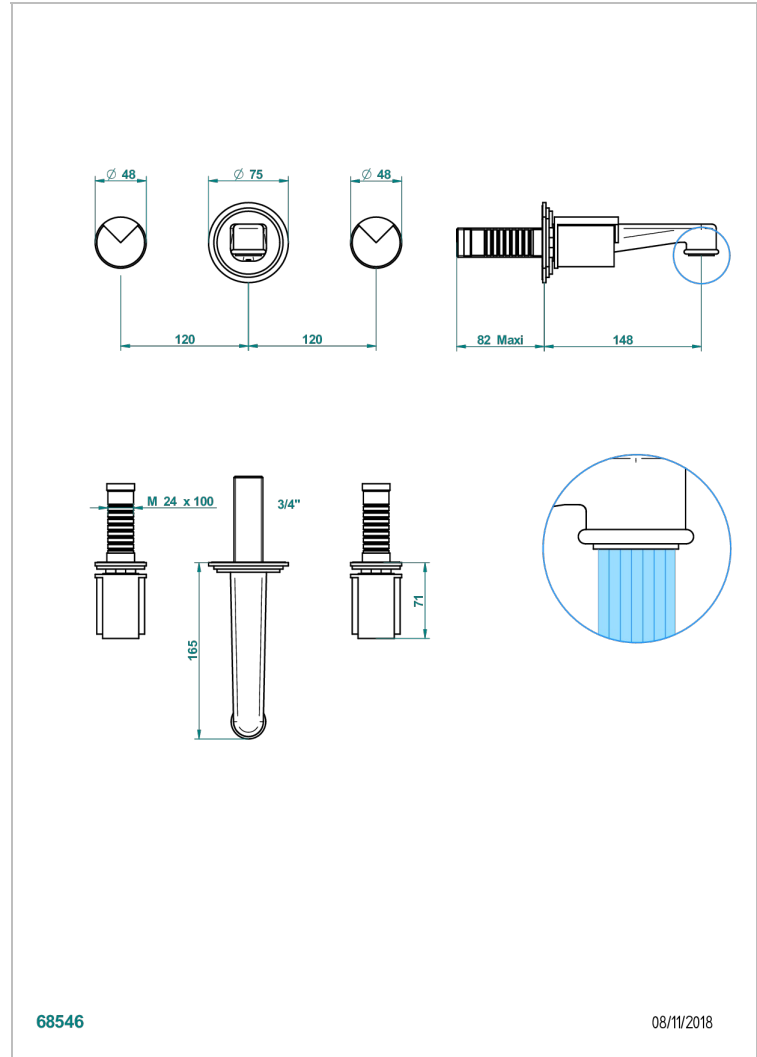

# LE 9 HOWLITE

G2H-41NB

Trim only for wall mounted 3 holes bath mixer

THG<sup>®</sup>  
PARIS

68546

08/11/2018

## CHARACTERISTIC

- Le 9 Howlite
- Trim only for wall mounted 3 holes bath mixer

## RELATED SKU'S

- Ref. G00-40AC Rough parts for wall mounted 3 hole mixer, cross handle version
- Ref. G00-40AM Rough parts for wall mounted 3 hole mixer, lever handle version