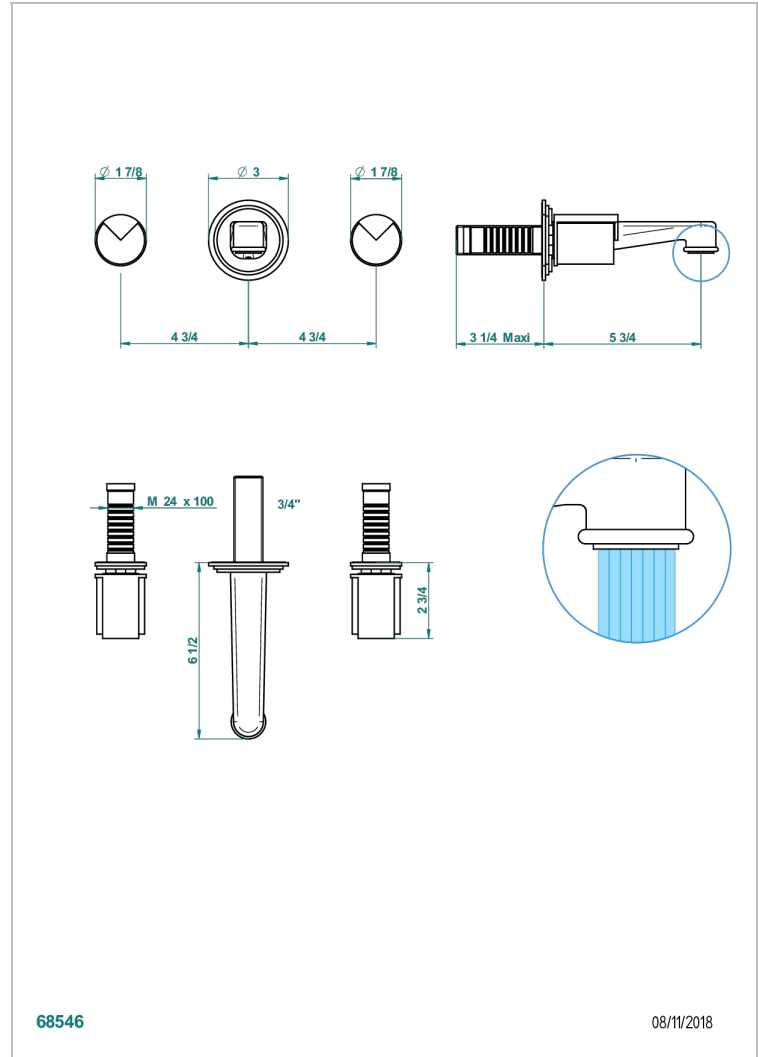

LE 9 HOWLITE

G2H-41NB

Trim only for wall mounted 3 holes bath mixer

THG[®]
PARIS

CARACTERÍSTICAS

- Le 9 Howlite
- Trim only for wall mounted 3 holes bath mixer

PRODUCTOS RELACIONADOS

- Ref. G00-40AC Rough parts for wall mounted 3 hole mixer, cross handle version
- Ref. G00-40AM Rough parts for wall mounted 3 hole mixer, lever handle version