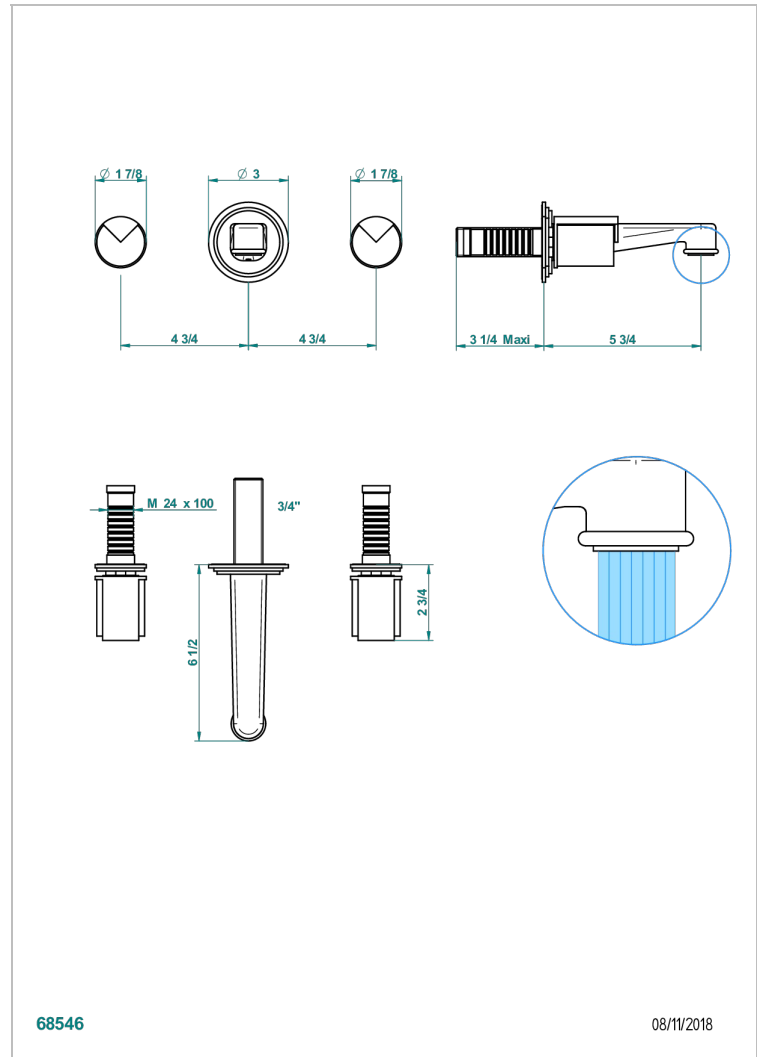

# LE 9 HOWLITE

G2H-41NB

Trim only for wall mounted 3 holes bath mixer

THG<sup>®</sup>  
PARIS

68546

08/11/2018

## CHARACTERISTIC

- Le 9 Howlite
- Trim only for wall mounted 3 holes bath mixer

## RELATED SKU'S

- Ref. G00-40AC Rough parts for wall mounted 3 hole mixer, cross handle version
- Ref. G00-40AM Rough parts for wall mounted 3 hole mixer, lever handle version