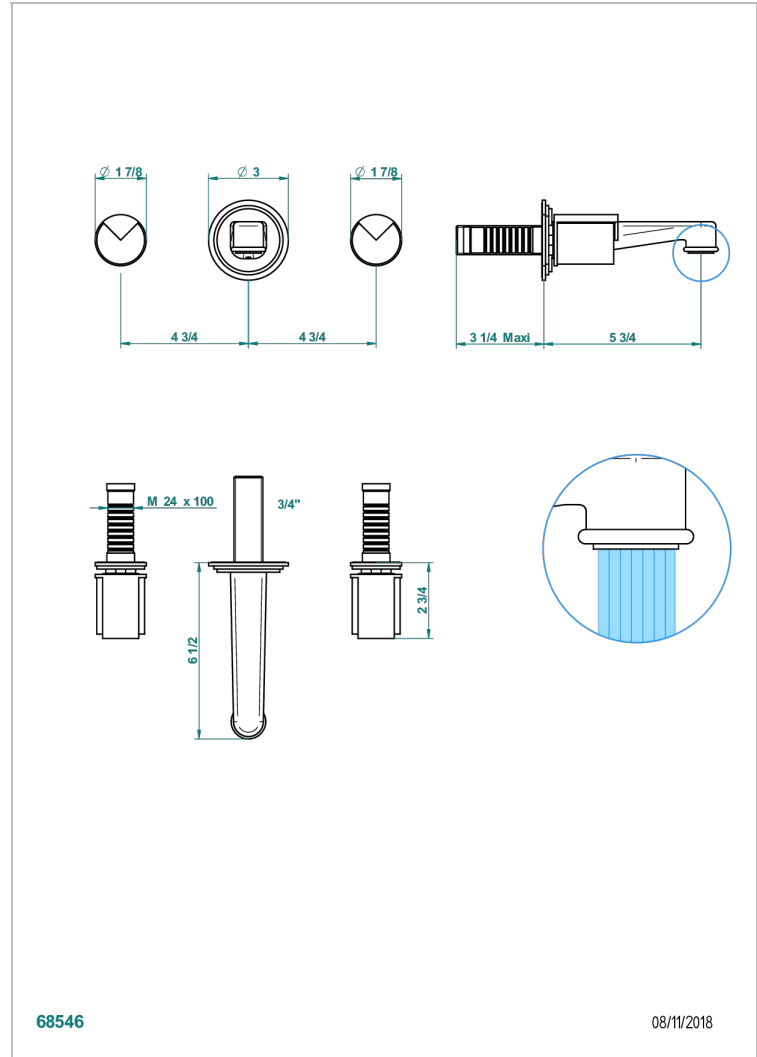

LE 9 HOWLITE

G2H-41NB

Trim only for wall mounted 3 holes bath mixer

68546

08/11/2018

CHARACTERISTIC

- Le 9 Howlite
- Trim only for wall mounted 3 holes bath mixer

RELATED SKU'S

- Ref. G00-40AC Rough parts for wall mounted 3 hole mixer, cross handle version
- Ref. G00-40AM Rough parts for wall mounted 3 hole mixer, lever handle version

AVAILABLE FINITIONS

Antique nickel - H28
Black ceram - D30
Blush PVD - H62
Brass color PVD - H49
Brown bronze color PVD - F33
Gold color PVD - H52