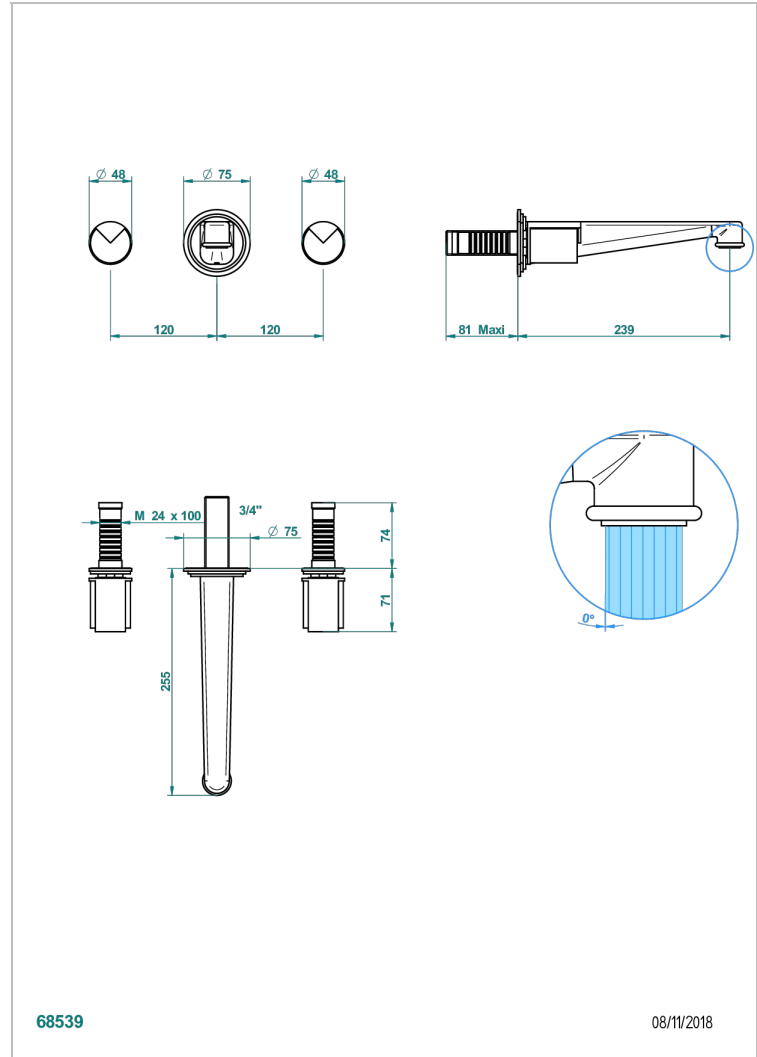

# LE 9 HOWLITE

G2H-41SGB

Trim for wall mounted 3-hole bath set only

THG<sup>®</sup>  
PARIS

68539

08/11/2018

## CHARACTERISTIC

- Le 9 Howlite
- Trim for wall mounted 3-hole bath set only

## RELATED SKU'S

- Ref. G00-40AM/US Rough parts for wall set (one counter clockwise and one clockwise cartridges)