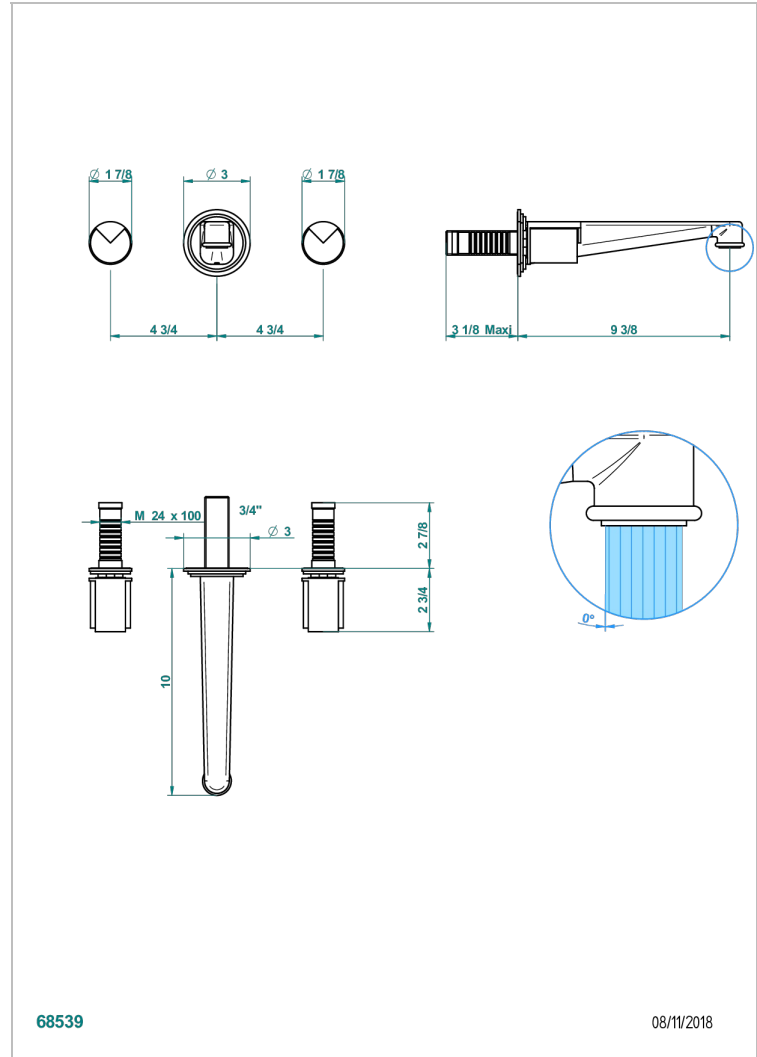

LE 9 HOWLITE

G2H-41SGB

Trim for wall mounted 3-hole bath set only

THG[®]
PARIS

68539

08/11/2018

CHARACTERISTIC

- Le 9 Howlite
- Trim for wall mounted 3-hole bath set only

RELATED SKU'S

- Ref. G00-40AM/US Rough parts for wall set (one counter clockwise and one clockwise cartridges)

AVAILABLE FINITIONS

Black ceram - D30
Blush PVD - H62
Brass color PVD - H49
Brown bronze color PVD - F33
Chrome polished - A02
Chrome polished / gold polished - G02