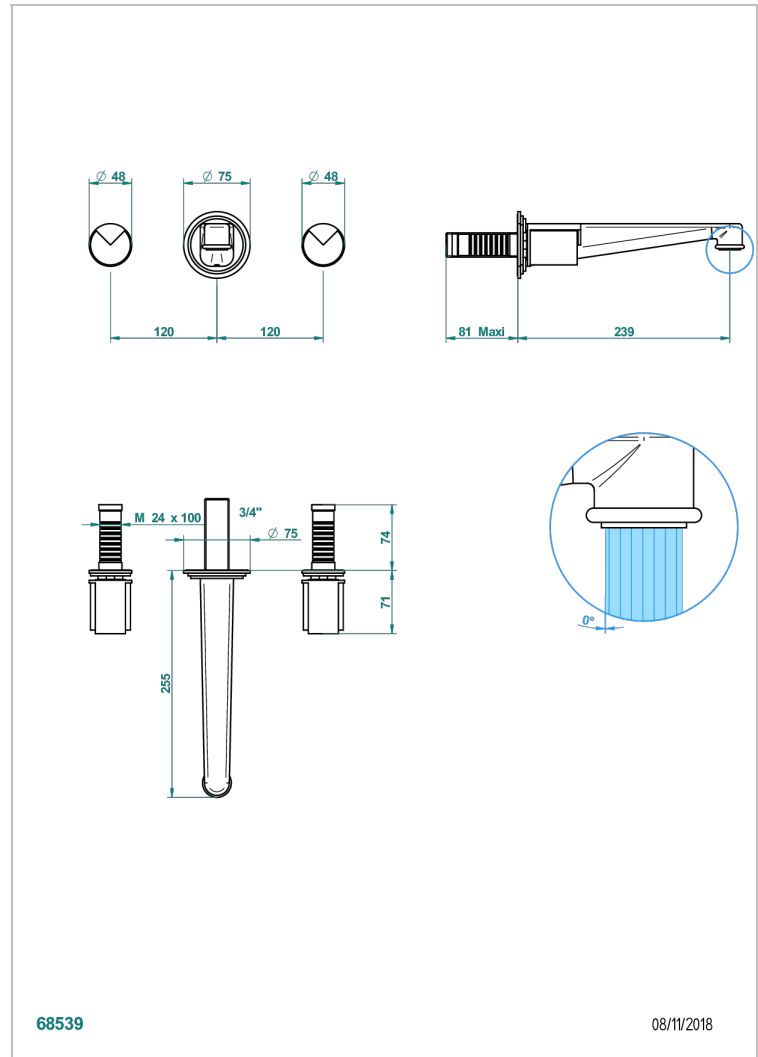

LE 9 HOWLITE

G2H-41SGB

Trim only for wall mounted 3-hole bath mixer

THG[®]
PARIS

CARACTERÍSTICAS

- Le 9 Howlite
- Trim only for wall mounted 3-hole bath mixer

PRODUCTOS RELACIONADOS

- Ref. G00-40AC Rough parts for wall mounted 3 hole mixer, cross handle version
- Ref. G00-40AM Rough parts for wall mounted 3 hole mixer, lever handle version