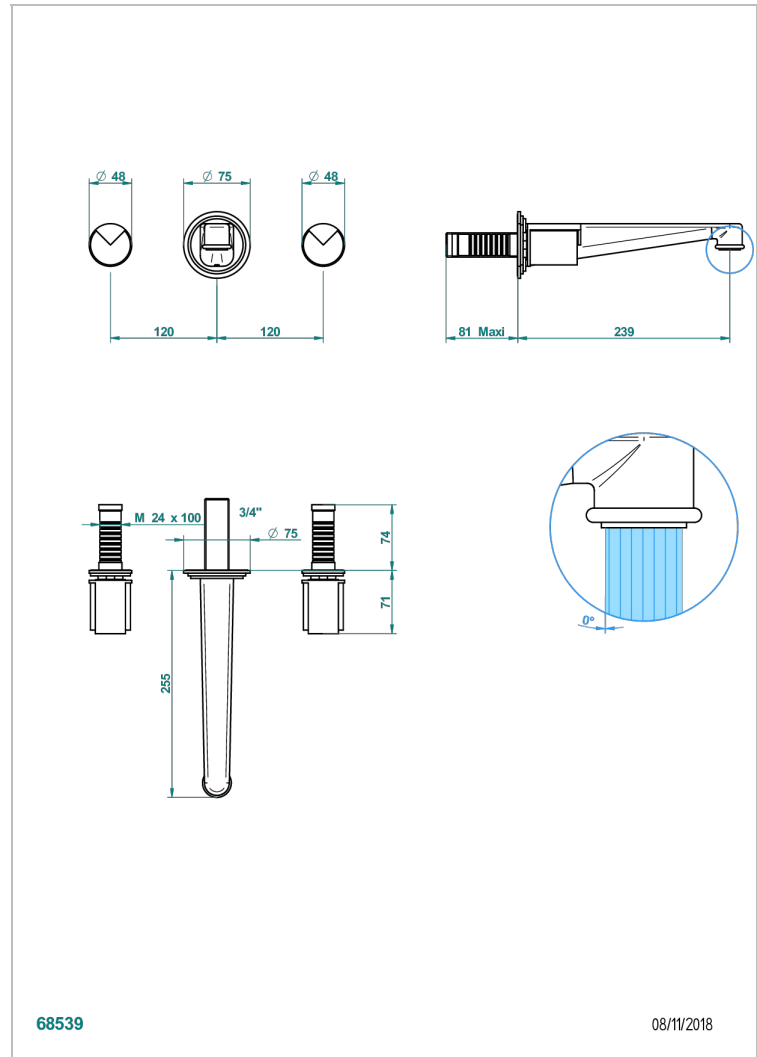

LE 9 HOWLITE

G2H-41SGB

Trim only for wall mounted 3-hole bath mixer

THG[®]
PARIS

68539

08/11/2018

CHARACTERISTIC

- Le 9 Howlite
- Trim only for wall mounted 3-hole bath mixer

RELATED SKU'S

- Ref. G00-40AC Rough parts for wall mounted 3 hole mixer, cross handle version
- Ref. G00-40AM Rough parts for wall mounted 3 hole mixer, lever handle version

AVAILABLE FINITIONS

Antique nickel - H28
Black ceram - D30
Blush PVD - H62
Brass color PVD - H49
Brown bronze color PVD - F33
Gold color PVD - H52