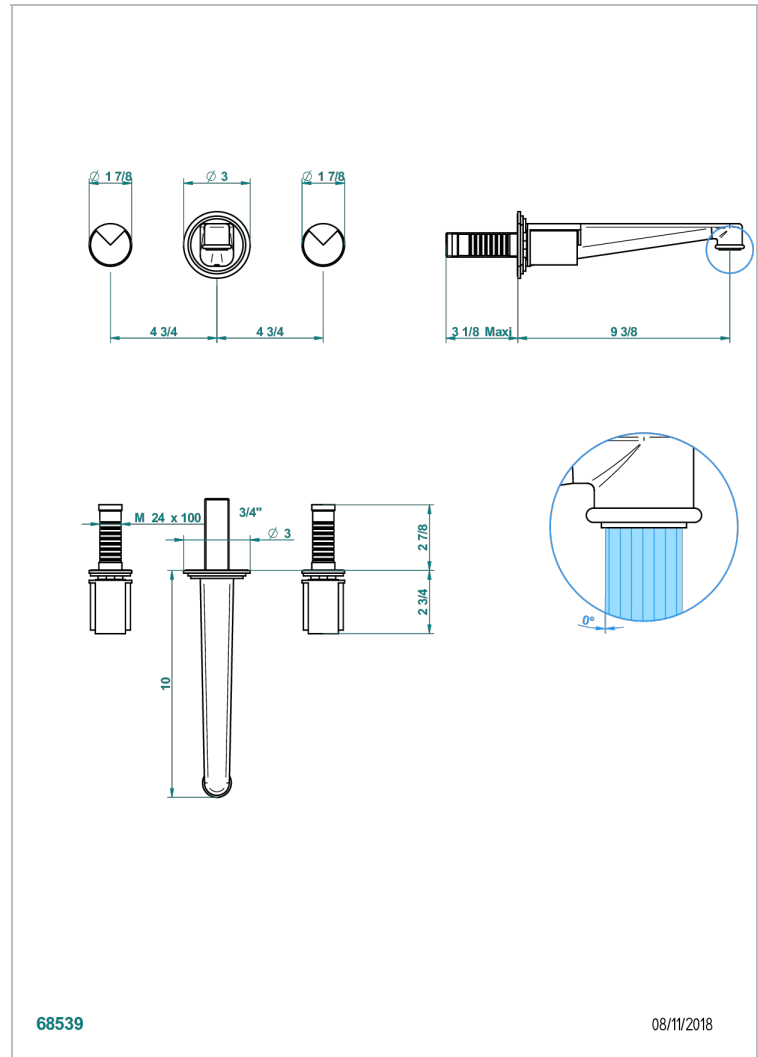

LE 9 HOWLITE

G2H-41SGB

Trim only for wall mounted 3-hole bath mixer

THG[®]
PARIS

CARACTERÍSTICAS

- Le 9 Howlite
- Trim only for wall mounted 3-hole bath mixer

PRODUCTOS RELACIONADOS

- Ref. G00-40AC Rough parts for wall mounted 3 hole mixer, cross handle version
- Ref. G00-40AM Rough parts for wall mounted 3 hole mixer, lever handle version