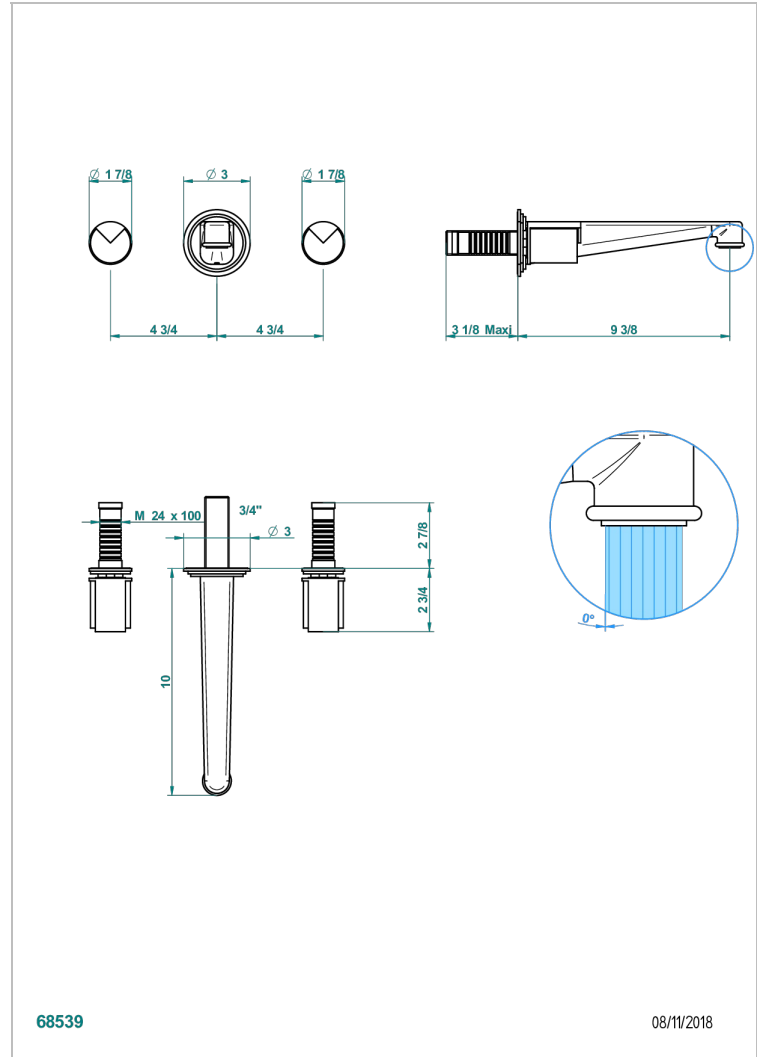

LE 9 HOWLITE

G2H-41SGB

Trim only for wall mounted 3-hole bath mixer

THG[®]
PARIS

CHARACTERISTIC

- Le 9 Howlite
- Trim only for wall mounted 3-hole bath mixer

RELATED SKU'S

- Ref. G00-40AC Rough parts for wall mounted 3 hole mixer, cross handle version
- Ref. G00-40AM Rough parts for wall mounted 3 hole mixer, lever handle version