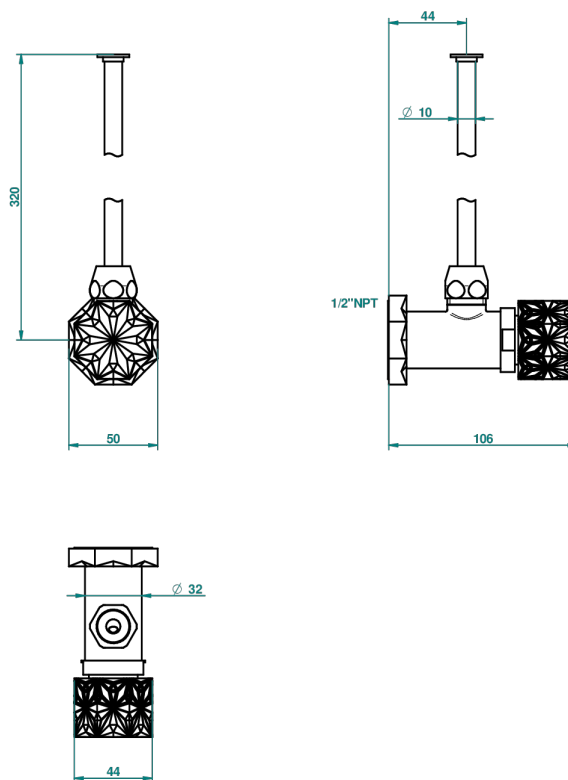

# NIHAL PORCELANA DE COLOR MARFIL

U2N-181/SWC

Angle valve with 3/8 toiletsupply quick adaptator set

THG<sup>®</sup>  
PARIS

68530

08/11/2018

## CARACTERÍSTICAS

- Nihal porcelana de color marfil
- Angle valve with 3/8 toiletsupply quick adaptator set