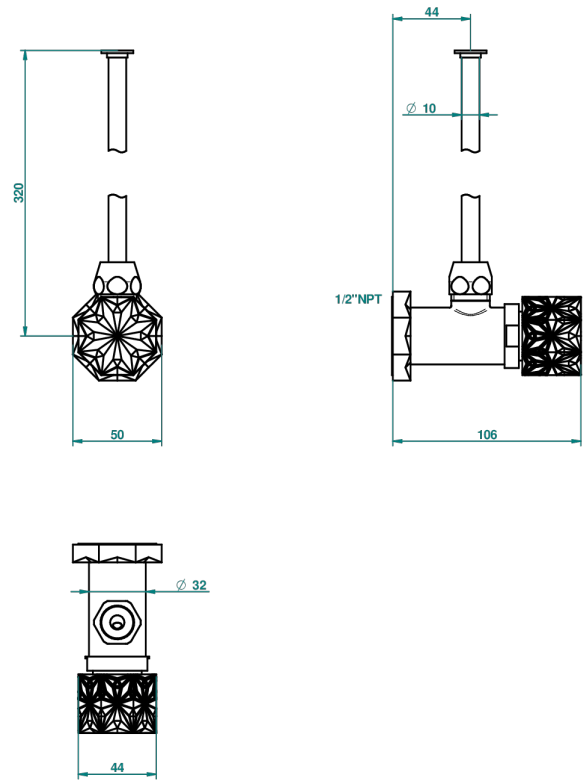

# NIHAL IVORY PORCELAIN

U2N-181/SWC

Angle supply valve with 3/8" adaptor set for toilet

68530

08/11/2018

## CHARACTERISTIC

- Nihal Ivory porcelain
- Angle supply valve with 3/8" adaptor set for toilet