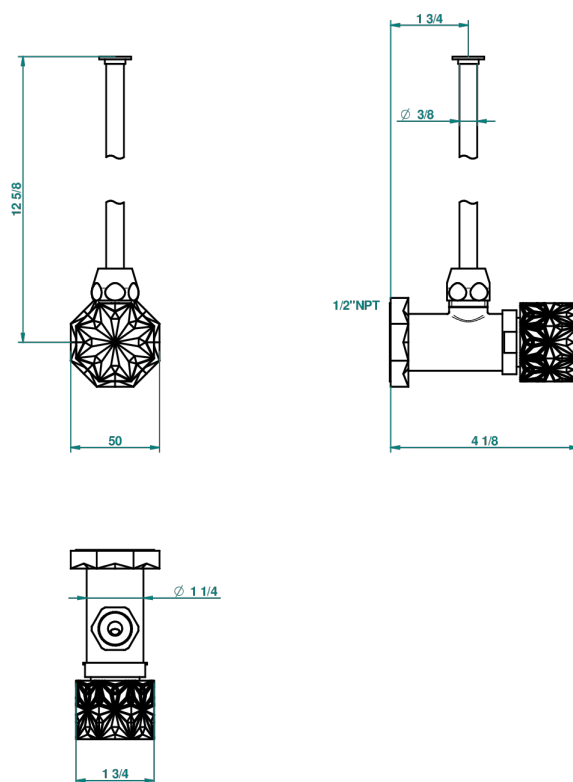

NIHAL PORCELANA DE COLOR MARFIL

U2N-181/SWC

Angle valve with 3/8 toiletsupply quick adaptator set

THG[®]
PARIS

68530

08/11/2018

CARACTERÍSTICAS

- Nihal porcelana de color marfil
- Angle valve with 3/8 toiletsupply quick adaptator set