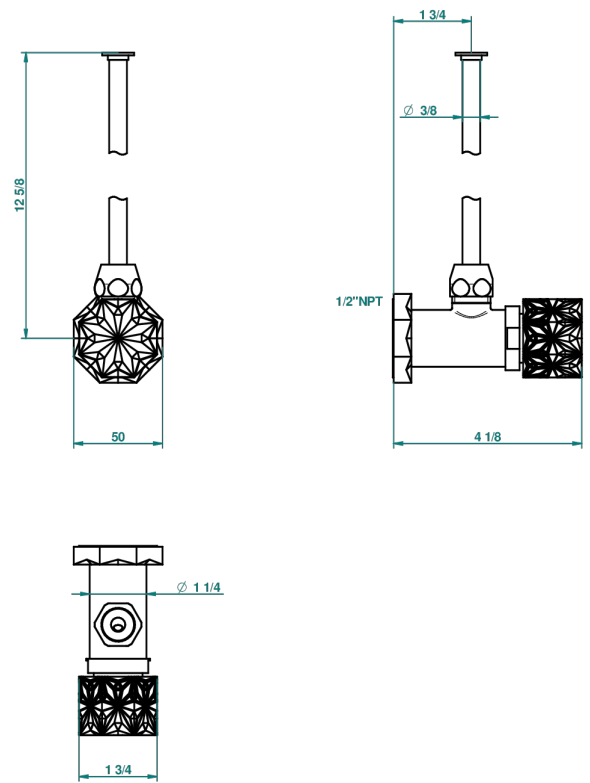

NIHAL IVORY PORCELAIN

U2N-181/SWC

Angle supply valve with 3/8" adaptor set for toilet

68530

08/11/2018

CHARACTERISTIC

- Nihal Ivory porcelain
- Angle supply valve with 3/8" adaptor set for toilet

AVAILABLE FINITIONS