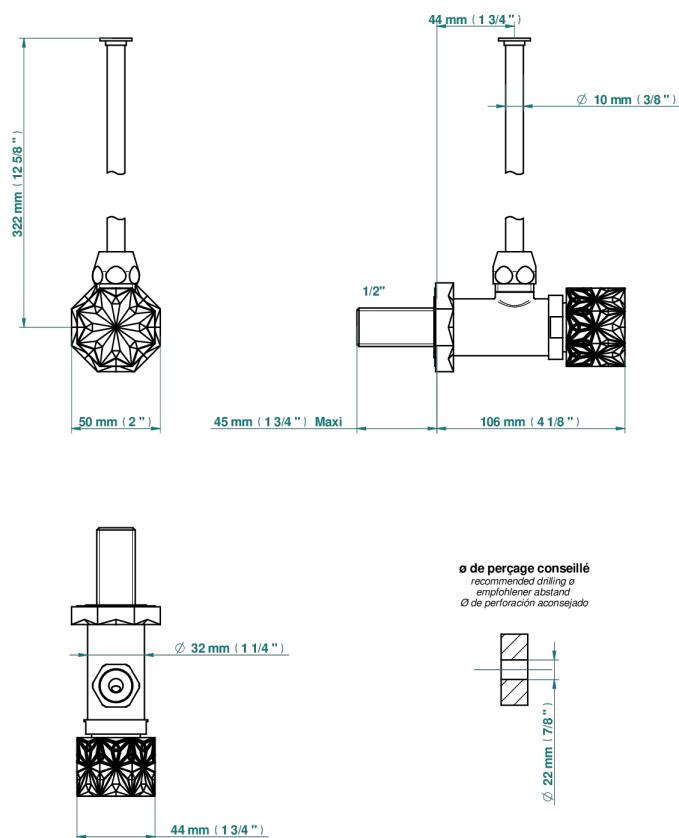

NIHAL GREEN PORCELAIN

U2R-181/S

1/2" stylised adjustable stop cock with 30 cm tube

68527

16/11/2020

CHARACTERISTIC

- Nihal Green porcelain
- 1/2" stylised adjustable stop cock with 30 cm tube

AVAILABLE FINITIONS