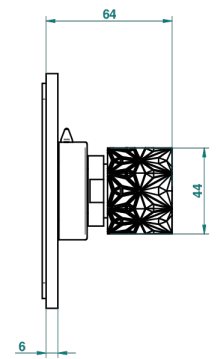

NIHAL IVORY PORCELAIN

U2N-48M2SB

Trim for wall mounted diverter - 2 ways ref.48M2 & 3 ways ref.49M3

6 pastilles inclus / 6 pads included

Garniture compatible avec les inverseurs ci-dessous

Trim compatible with the diverters below

48M2SPSA
48M2SPUSA
48M2SPSA/W

48M2S0A
48M2S0USA
48M2S0A/W

49M3SPSA
49M3SPSUSA
49M3SPSA/W

Tube / Pipe Joint Plaque / Seal Plate

07/11/2018

CHARACTERISTIC

- Nihal Ivory porcelain
- Trim for wall mounted diverter - 2 ways ref.48M2 & 3 ways ref.49M3

RELATED SKU'S

- Ref. G00-48M2SOUSA Wall mounted 3-way diverter with ceramic cartridge for concealed installation- 1 inlet 3/4" and 2 outlets 1/2" without shared ports no stop position - no trim
- Ref. G00-48M2SPSUSA Wall mounted 3-way diverter with ceramic cartridge for concealed installation- 1 inlet 3/4" and 2 outlets 1/2" with positive top, no shared ports - no trim
- Ref. G00-49M3SPSUSA Wall mounted 4-way diverter with ceramic cartridge for concealed installation- 1 inlet 3/4" and 3 outlets 1/2" with positive top, no shared ports - no trim