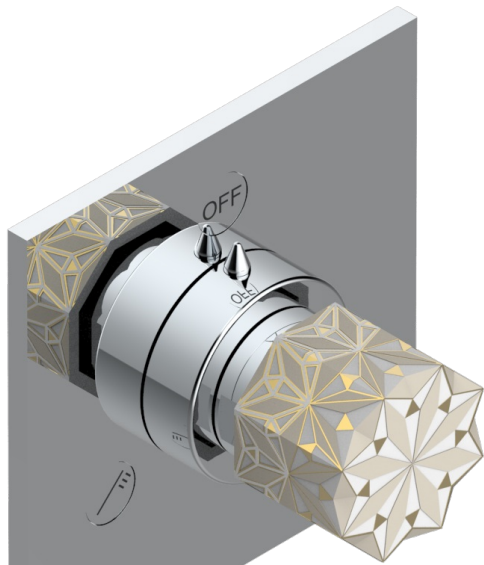

NIHAL IVORY PORCELAIN

U2N-48M2SB

Trim for wall mounted diverter - 2 ways ref.48M2 & 3 ways ref.49M3

6 pastilles inclus / 6 pads included

Garniture compatible avec les inverseurs ci-dessous

Trim compatible with the diverters below

48M2SPSA
48M2SPUSA
48M2SPSA/W

48M2S0A
48M2S0USA
48M2S0A/W

49M3SPSA
49M3SPSUSA
49M3SPSA/W

Tube / Pipe Joint Plaque / Seal Plate

07/11/2018

CHARACTERISTIC

- Nihal Ivory porcelain
- Trim for wall mounted diverter - 2 ways ref.48M2 & 3 ways ref.49M3

RELATED SKU'S

- Ref. G00-48M2SOUSA Wall mounted 3-way diverter with ceramic cartridge for concealed installation- 1 inlet 3/4" and 2 outlets 1/2" without shared ports no stop position - no trim
- Ref. G00-48M2SPSUSA Wall mounted 3-way diverter with ceramic cartridge for concealed installation- 1 inlet 3/4" and 2 outlets 1/2" with positive top, no shared ports - no trim
- Ref. G00-49M3SPSUSA Wall mounted 4-way diverter with ceramic cartridge for concealed installation- 1 inlet 3/4" and 3 outlets 1/2" with positive top, no shared ports - no trim