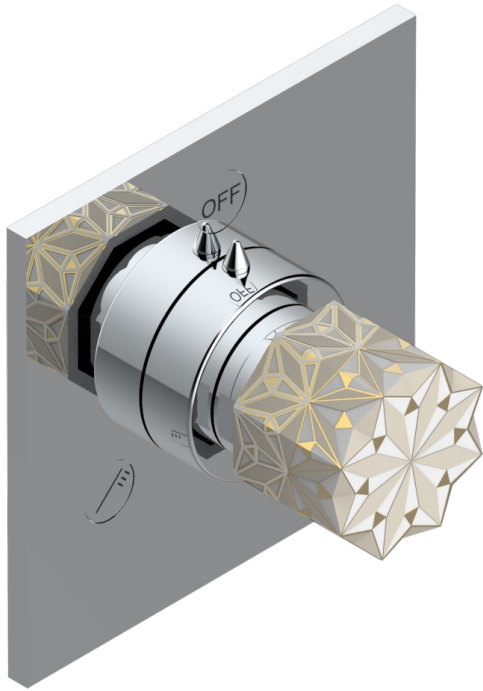

# NIHAL IVORY PORCELAIN

U2N-48M2SB

Trim for wall mounted diverter - 2 ways ref.48M2 & 3 ways ref.49M3

6 pastilles inclus / 6 pads included

Garniture compatible avec les inverseurs ci-dessous

Trim compatible with the diverters below

48M2SPSA  
48M2SPUSA  
48M2SPSA/W

48M2S0A  
48M2S0USA  
48M2S0A/W

49M3SPSA  
49M3SPSUSA  
49M3SPSA/W

Tube / Pipe Joint Plaque / Seal Plate

68516

07/11/2018

## CHARACTERISTIC

- Nihal Ivory porcelain
- Trim for wall mounted diverter - 2 ways ref.48M2 & 3 ways ref.49M3

## RELATED SKU'S

- Ref. G00-48M2SOUSA Wall mounted 3-way diverter with ceramic cartridge for concealed installation- 1 inlet 3/4" and 2 outlets 1/2" without shared ports no stop position - no trim
- Ref. G00-48M2SPSUSA Wall mounted 3-way diverter with ceramic cartridge for concealed installation- 1 inlet 3/4" and 2 outlets 1/2" with positive top, no shared ports - no trim
- Ref. G00-49M3SPSUSA Wall mounted 4-way diverter with ceramic cartridge for concealed installation- 1 inlet 3/4" and 3 outlets 1/2" with positive top, no shared ports - no trim