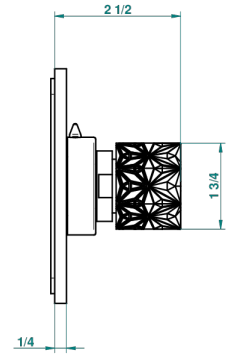

# NIHAL IVORY PORCELAIN

U2N-48M2SB

Trim for wall mounted diverter - 2 ways ref.48M2 & 3 ways ref.49M3

6 pastilles inclus / 6 pads included

Garniture compatible avec les inverseurs ci-dessous

Trim compatible with the diverters below

48M2SPSA  
48M2SPUSA  
48M2SPSA/W

48M2S0A  
48M2S0USA  
48M2S0A/W

49M3SPSA  
49M3SPSUSA  
49M3SPSA/W

Tube / Pipe Joint Plaque / Seal Plate

68516

07/11/2018

## CHARACTERISTIC

- Nihal Ivory porcelain
- Trim for wall mounted diverter - 2 ways ref.48M2 & 3 ways ref.49M3

## RELATED SKU'S

- Ref. G00-48M2SOUSA Wall mounted 3-way diverter with ceramic cartridge for concealed installation- 1 inlet 3/4" and 2 outlets 1/2" without shared ports no stop position - no trim
- Ref. G00-48M2SPSUSA Wall mounted 3-way diverter with ceramic cartridge for concealed installation- 1 inlet 3/4" and 2 outlets 1/2" with positive top, no shared ports - no trim
- Ref. G00-49M3SPSUSA Wall mounted 4-way diverter with ceramic cartridge for concealed installation- 1 inlet 3/4" and 3 outlets 1/2" with positive top, no shared ports - no trim