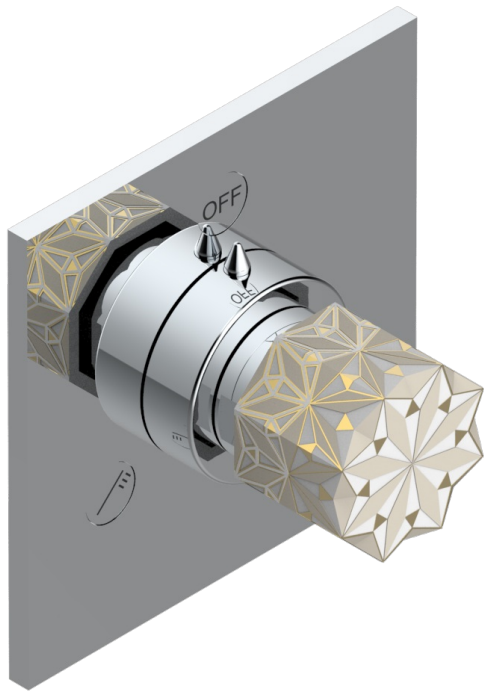

# NIHAL IVORY PORCELAIN

U2N-48M2SB

Trim for wall mounted diverter, 2 ways - ref. 48M2 and 3 ways - ref. 49M3

6 pastilles inclus / 6 pads included

Garniture compatible avec les inverseurs ci-dessous

Trim compatible with the diverters below

48M2SPSA  
48M2SPUSA  
48M2SPSA/W

48M2SOA  
48M2SOLA  
48M2SOA/W

49M3SPSA  
49M3SPSUSA  
49M3SPSA/W

Tube / Pipe Joint Plaque / Seal Plate

07/11/2018

## CHARACTERISTIC

- Nihal Ivory porcelain
- Trim for wall mounted diverter, 2 ways - ref. 48M2 and 3 ways - ref. 49M3

## RELATED SKU'S

- Ref. G00-48M2SOA Wall mounted 3-way diverter with ceramic cartridge for concealed installation- 1 inlet 3/4" and 2 outlets 1/2" without stop position, without trim
- Ref. G00-48M2SPSA Wall mounted 3-way diverter with ceramic cartridge for concealed installation, 1 inlet 3/4" and 2 outlets 1/2" with stop position, without trim
- Ref. G00-49M3SPSA Wall mounted 4-way diverter with ceramic cartridge for concealed installation- 1 inlet 3/4" and 3 outlets 1/2" with stop position, without trim