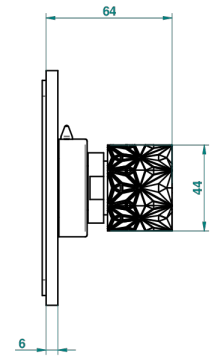

# NIHAL IVORY PORCELAIN

U2N-48M2SB

Trim for wall mounted diverter, 2 ways - ref. 48M2 and 3 ways - ref. 49M3

6 pastilles inclus / 6 pads included

Garniture compatible avec les inverseurs ci-dessous

Trim compatible with the diverters below

48M2SPSA  
48M2SPUSA  
48M2SPSA/W

48M2SOA  
48M2SOLA  
48M2SOA/W

49M3SPSA  
49M3SPSUSA  
49M3SPSA/W

Tube / Pipe Joint Plaque / Seal Plate

07/11/2018

## CHARACTERISTIC

- Nihal Ivory porcelain
- Trim for wall mounted diverter, 2 ways - ref. 48M2 and 3 ways - ref. 49M3

## RELATED SKU'S

- Ref. G00-48M2SOA Wall mounted 3-way diverter with ceramic cartridge for concealed installation- 1 inlet 3/4" and 2 outlets 1/2" without stop position, without trim
- Ref. G00-48M2SPSA Wall mounted 3-way diverter with ceramic cartridge for concealed installation, 1 inlet 3/4" and 2 outlets 1/2" with stop position, without trim
- Ref. G00-49M3SPSA Wall mounted 4-way diverter with ceramic cartridge for concealed installation- 1 inlet 3/4" and 3 outlets 1/2" with stop position, without trim