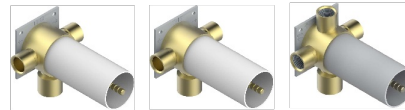

# NIHAL IVORY PORCELAIN

U2N-48M2SB

Trim for wall mounted diverter, 2 ways - ref. 48M2 and 3 ways - ref. 49M3

6 pastilles inclus / 6 pads included

Garniture compatible avec les inverseurs ci-dessous

Trim compatible with the diverters below

48M2SPSA  
48M2SPUSA  
48M2SPSA/W

48M2SOA  
48M2SOLA  
48M2SOA/W

49M3SPSA  
49M3SPSUSA  
49M3SPSA/W

Tube / Pipe Joint Plaque / Seal Plate

07/11/2018

## CHARACTERISTIC

- Nihal Ivory porcelain
- Trim for wall mounted diverter, 2 ways - ref. 48M2 and 3 ways - ref. 49M3

## RELATED SKU'S

- Ref. G00-48M2SOA Wall mounted 3-way diverter with ceramic cartridge for concealed installation- 1 inlet 3/4" and 2 outlets 1/2" without stop position, without trim
- Ref. G00-48M2SPSA Wall mounted 3-way diverter with ceramic cartridge for concealed installation, 1 inlet 3/4" and 2 outlets 1/2" with stop position, without trim
- Ref. G00-49M3SPSA Wall mounted 4-way diverter with ceramic cartridge for concealed installation- 1 inlet 3/4" and 3 outlets 1/2" with stop position, without trim