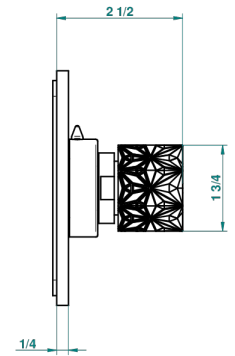

NIHAL IVORY PORCELAIN

U2N-48M2SB

Trim for wall mounted diverter, 2 ways - ref. 48M2 and 3 ways - ref. 49M3

6 pastilles inclus / 6 pads included

Garniture compatible avec les inverseurs ci-dessous

Trim compatible with the diverters below

48M2SPSA
48M2SPUSA
48M2SPSA/W

48M2SOA
48M2SOUSA
48M2SOA/W

49M3SPSA
49M3SPSUSA
49M3SPSA/W

Tube / Pipe Joint Plaque / Seal Plate

68516

07/11/2018

CHARACTERISTIC

- Nihal Ivory porcelain
- Trim for wall mounted diverter, 2 ways - ref. 48M2 and 3 ways - ref. 49M3

RELATED SKU'S

- Ref. G00-48M2SOA Wall mounted 3-way diverter with ceramic cartridge for concealed installation- 1 inlet 3/4" and 2 outlets 1/2" without stop position, without trim
- Ref. G00-48M2SPSA Wall mounted 3-way diverter with ceramic cartridge for concealed installation, 1 inlet 3/4" and 2 outlets 1/2" with stop position, without trim
- Ref. G00-49M3SPSA Wall mounted 4-way diverter with ceramic cartridge for concealed installation- 1 inlet 3/4" and 3 outlets 1/2" with stop position, without trim