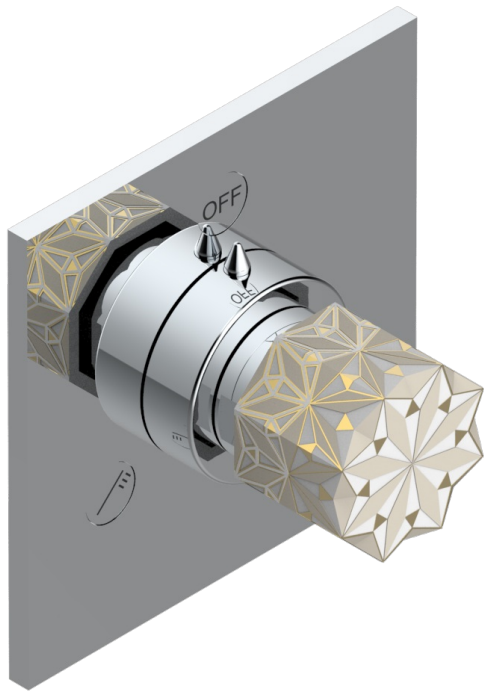

NIHAL IVORY PORCELAIN

U2N-48M2SB

Trim for wall mounted diverter, 2 ways - ref. 48M2 and 3 ways - ref. 49M3

6 pastilles inclus / 6 pads included

Garniture compatible avec les inverseurs ci-dessous

Trim compatible with the diverters below

48M2SPSA
48M2SPUSA
48M2SPSA/W

48M2SOA
48M2SOUSA
48M2SOA/W

49M3SPSA
49M3SPSUSA
49M3SPSA/W

Tube / Pipe Joint Plaque / Seal Plate

68516

07/11/2018

CHARACTERISTIC

- Nihal Ivory porcelain
- Trim for wall mounted diverter, 2 ways - ref. 48M2 and 3 ways - ref. 49M3

RELATED SKU'S

- Ref. G00-48M2SOA Wall mounted 3-way diverter with ceramic cartridge for concealed installation- 1 inlet 3/4" and 2 outlets 1/2" without stop position, without trim
- Ref. G00-48M2SPSA Wall mounted 3-way diverter with ceramic cartridge for concealed installation, 1 inlet 3/4" and 2 outlets 1/2" with stop position, without trim
- Ref. G00-49M3SPSA Wall mounted 4-way diverter with ceramic cartridge for concealed installation- 1 inlet 3/4" and 3 outlets 1/2" with stop position, without trim