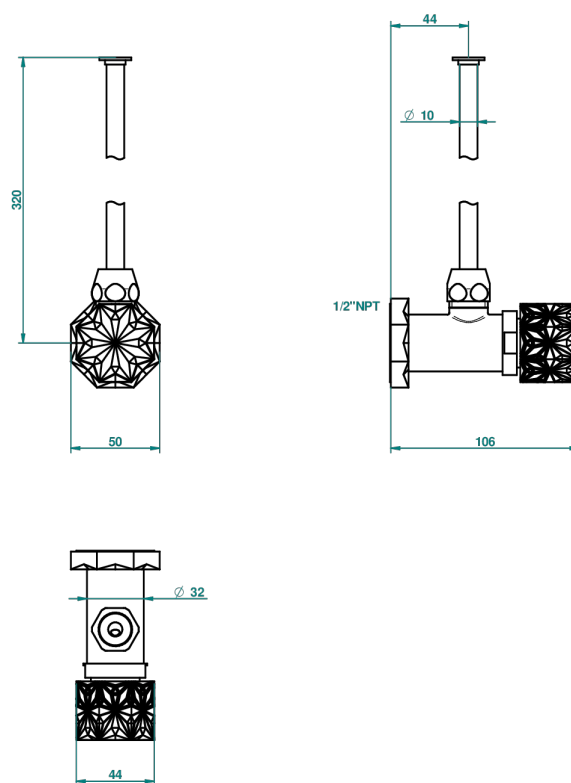

# NIHAL PORCELANA NEGRA

U2P-181/SWC

Angle valve with 3/8 toiletsupply quick adaptator set

THG<sup>®</sup>  
PARIS

68514

07/11/2018

## CARACTERÍSTICAS

- Nihal porcelana negra
- Angle valve with 3/8 toiletsupply quick adaptator set