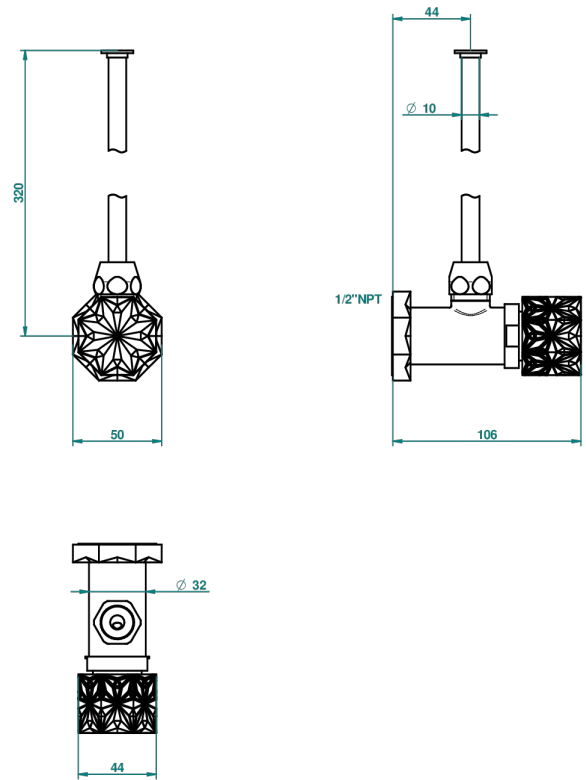

# NIHAL BLACK PORCELAIN

U2P-181/SWC

Angle supply valve with 3/8" adaptor set for toilet

68514

07/11/2018

## CHARACTERISTIC

- Nihal Black porcelain
- Angle supply valve with 3/8" adaptor set for toilet