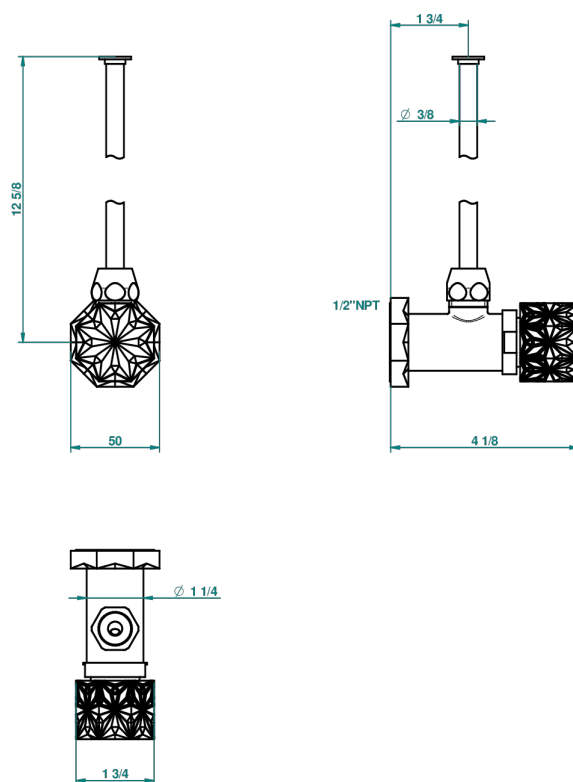

NIHAL PORCELANA NEGRA

U2P-181/SWC

Angle valve with 3/8 toiletsupply quick adaptator set

THG[®]
PARIS

68514

07/11/2018

CARACTERÍSTICAS

- Nihal porcelana negra
- Angle valve with 3/8 toiletsupply quick adaptator set