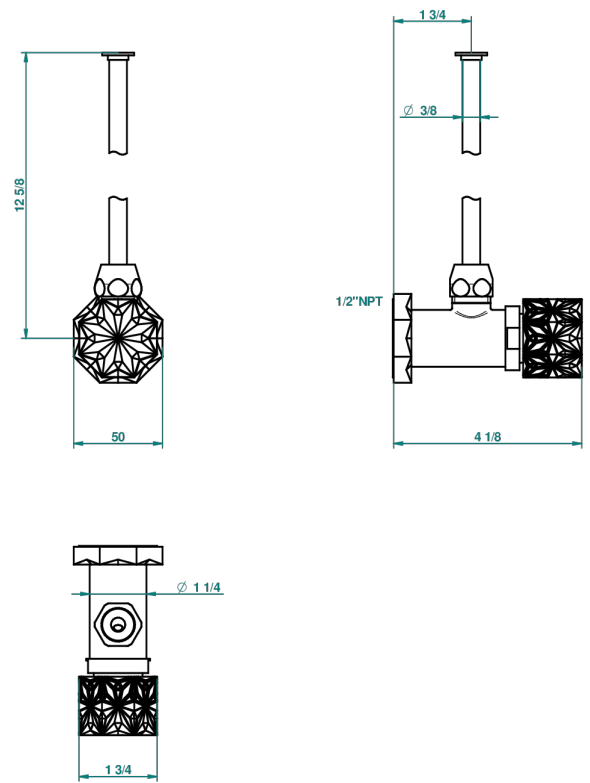

NIHAL BLACK PORCELAIN

U2P-181/SWC

Angle supply valve with 3/8" adaptor set for toilet

68514

07/11/2018

CHARACTERISTIC

- Nihal Black porcelain
- Angle supply valve with 3/8" adaptor set for toilet

AVAILABLE FINITIONS