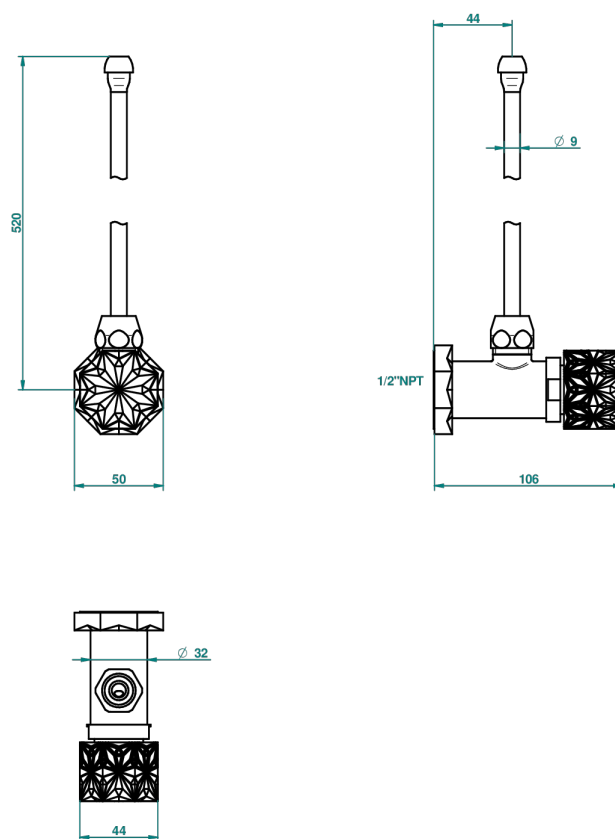

NIHAL PORCELANA DE COLOR MARFIL

U2N-181/SLA

Angle valve with 3/8 supply lavatory quick adaptor set

THG[®]
PARIS

68513

07/11/2018

CARACTERÍSTICAS

- Nihal porcelana de color marfil
- Angle valve with 3/8 supply lavatory quick adaptor set