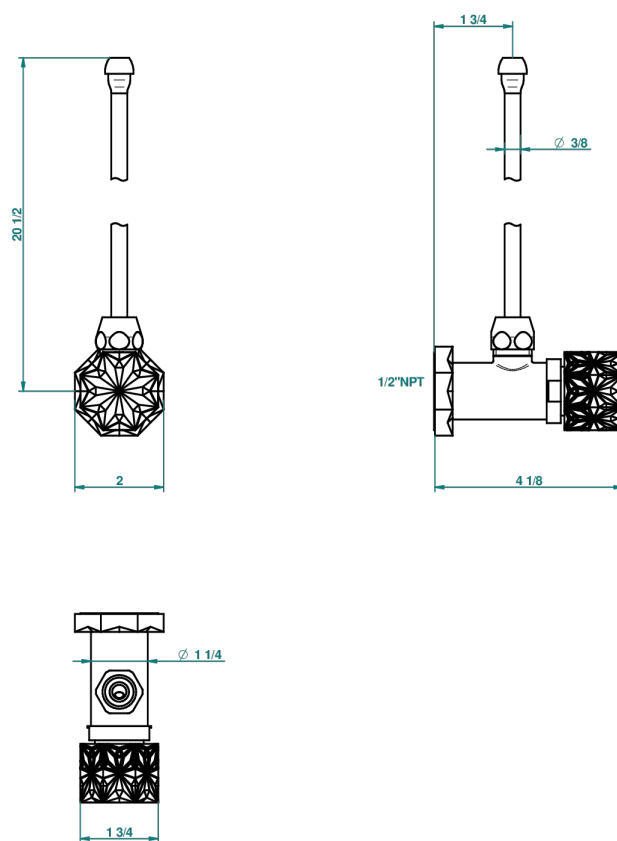

NIHAL PORCELANA DE COLOR MARFIL

U2N-181/SLA

Angle valve with 3/8 supply lavatory quick adaptor set

THG[®]
PARIS

68513

07/11/2018

CARACTERÍSTICAS

- Nihal porcelana de color marfil
- Angle valve with 3/8 supply lavatory quick adaptor set