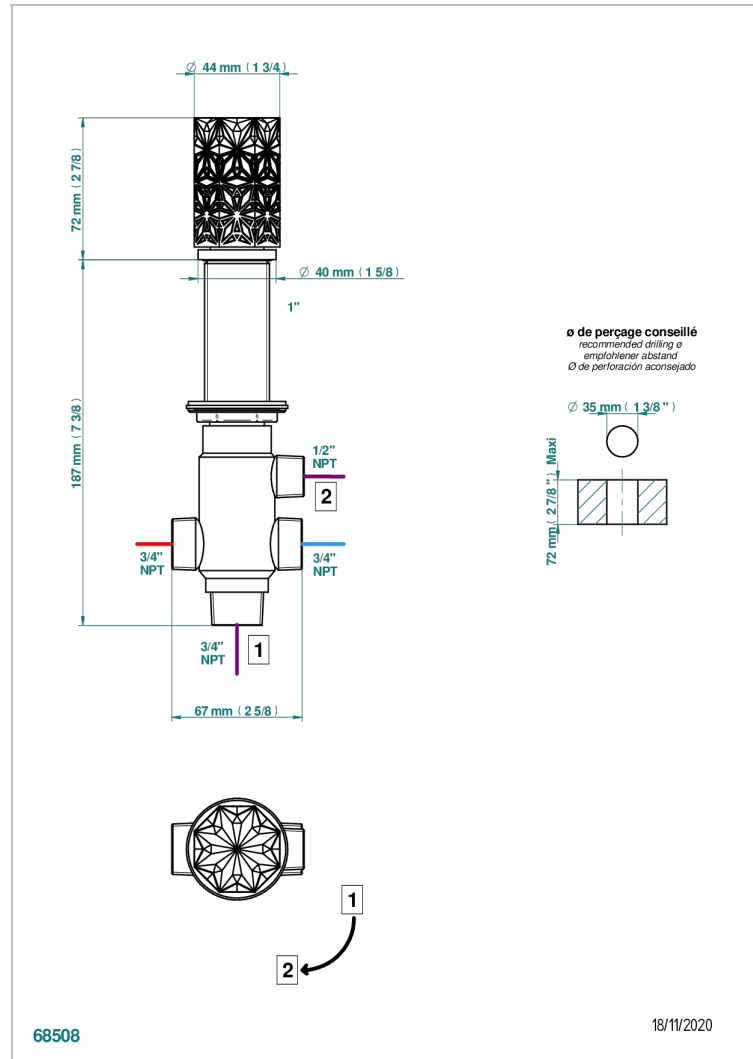

NIHAL IVORY PORCELAIN

U2N-50/4/VG

Rim mounted 4 way diverter : 2 inlets and 2 outlets

CHARACTERISTIC

- Nihal Ivory porcelain
- Rim mounted 4 way diverter : 2 inlets and 2 outlets

AVAILABLE FINITIONS

Antique nickel - H28
Black ceram - D30
Blush PVD - H62
Brass color PVD - H49
Brown bronze color PVD - F33
Gold color PVD - H52