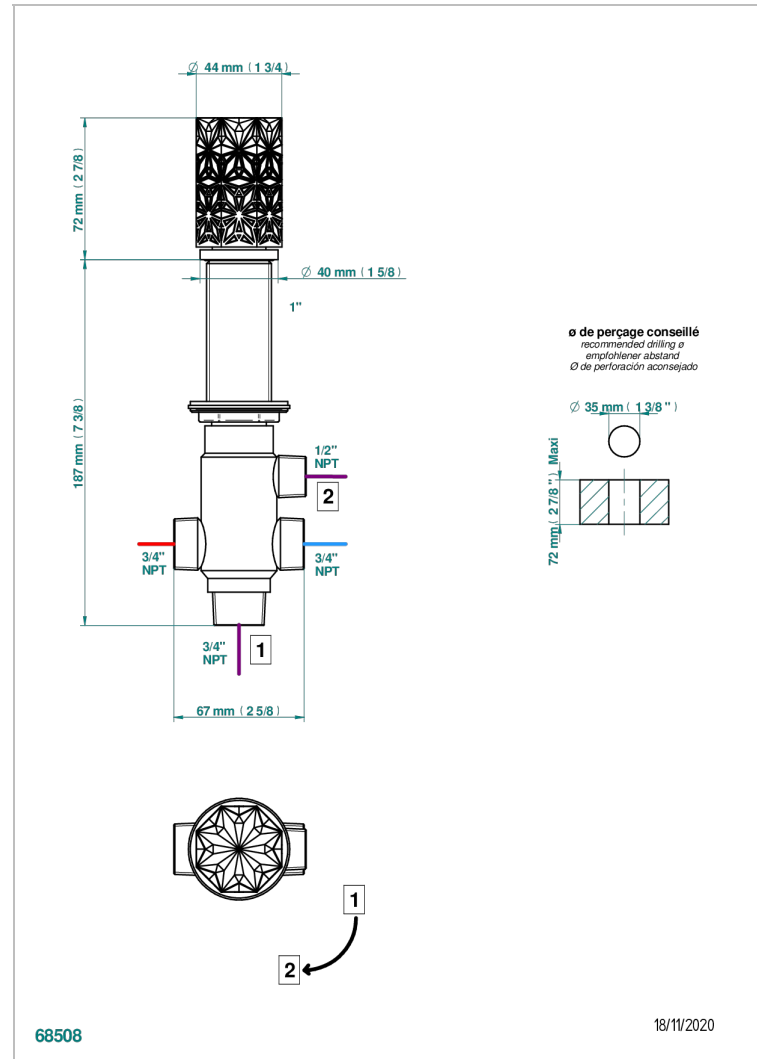

# NIHAL IVORY PORCELAIN

U2N-504VGUS

2-function deck diverter with trim

## CHARACTERISTIC

- Nihal Ivory porcelain
- 2-function deck diverter with trim