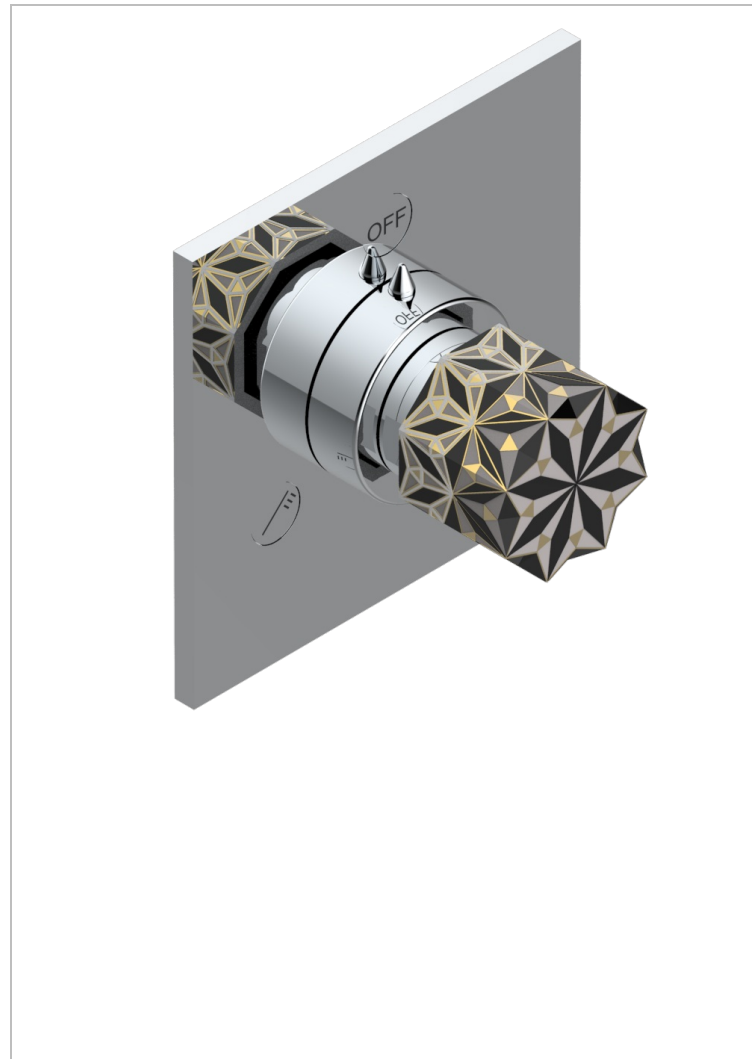

NIHAL PORCELANA NEGRA

U2P-48M2SB

Trim for wall mounted diverter, 2 ways - ref. 48M2 and 3 ways - ref. 49M3

CARACTERÍSTICAS

- Nihal porcelana negra
- Trim for wall mounted diverter, 2 ways - ref. 48M2 and 3 ways - ref. 49M3

PRODUCTOS RELACIONADOS

- Ref. G00-48M2SOA Wall mounted 3-way diverter with ceramic cartridge for concealed installation- 1 inlet 3/4" and 2 outlets 1/2" without stop position, without trim
- Ref. G00-48M2SPSA Wall mounted 3-way diverter with ceramic cartridge for concealed installation, 1 inlet 3/4" and 2 outlets 1/2" with stop position, without trim
- Ref. G00-49M3SPSA Wall mounted 4-way diverter with ceramic cartridge for concealed installation- 1 inlet 3/4" and 3 outlets 1/2" with stop position, without trim

ACABADOS DISPONIBLES

Bronce claro - D01
Cerámica negra mate - D30
Cobre viejo mate - H07
Cromo - A02
Cromo / dorado - G02
Cromo mate - C02

Dorado - F01
Dorado mate - F07
Dorado pálido - F30
Dorado pálido mate (sin barniz) - F31
Níquel - B01
Níquel mate - C01