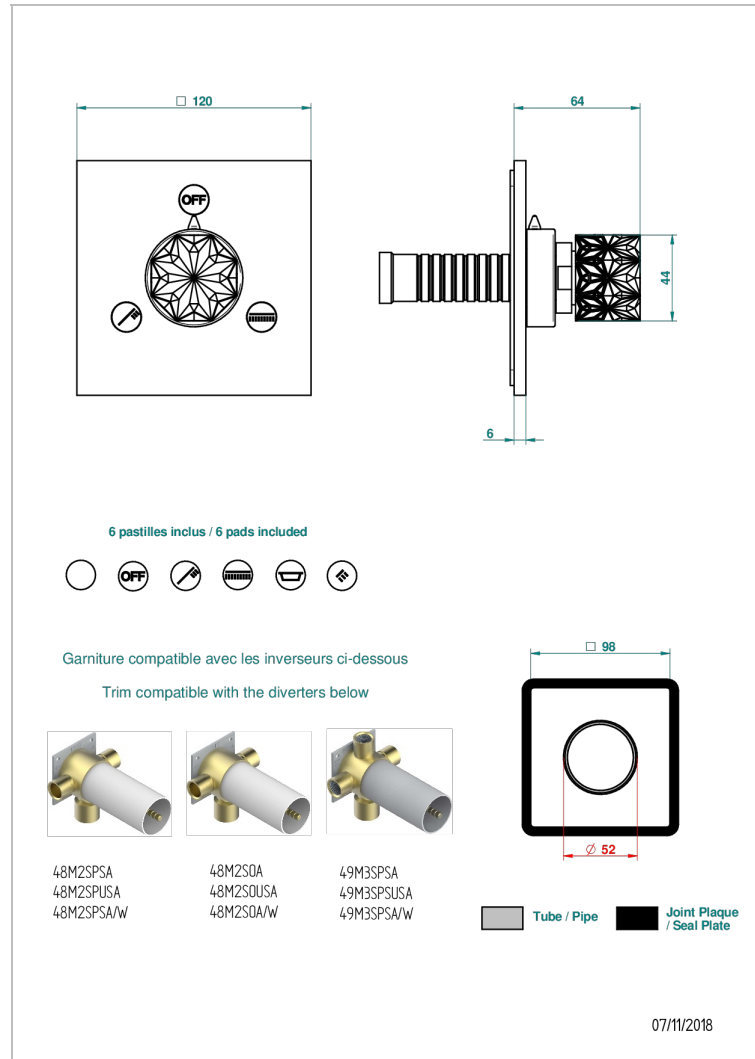

NIHAL PORCELANA NEGRA

U2P-48M2SB

Trim for wall mounted diverter, 2 ways - ref. 48M2 and 3 ways - ref. 49M3

CARACTERÍSTICAS

- Nihal porcelana negra
- Trim for wall mounted diverter, 2 ways - ref. 48M2 and 3 ways - ref. 49M3

PRODUCTOS RELACIONADOS

- Ref. G00-48M2SOA Wall mounted 3-way diverter with ceramic cartridge for concealed installation- 1 inlet 3/4" and 2 outlets 1/2" without stop position, without trim
- Ref. G00-48M2SPSA Wall mounted 3-way diverter with ceramic cartridge for concealed installation, 1 inlet 3/4" and 2 outlets 1/2" with stop position, without trim
- Ref. G00-49M3SPSA Wall mounted 4-way diverter with ceramic cartridge for concealed installation- 1 inlet 3/4" and 3 outlets 1/2" with stop position, without trim