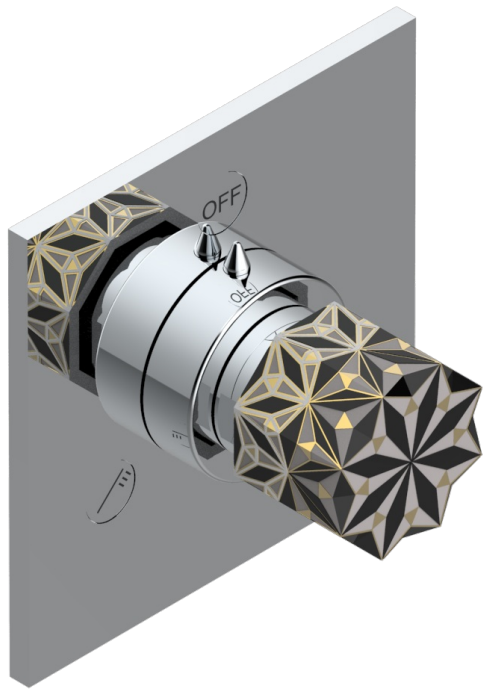

NIHAL BLACK PORCELAIN

U2P-48M2SB

Trim for wall mounted diverter, 2 ways - ref. 48M2 and 3 ways - ref. 49M3

6 pastilles inclus / 6 pads included

Garniture compatible avec les inverseurs ci-dessous

Trim compatible with the diverters below

48M2SPSA
48M2SPUSA
48M2SPSA/W

48M2SOA
48M2SOLUSA
48M2SOA/W

49M3SPSA
49M3SPSUSA
49M3SPSA/W

Tube / Pipe Joint Plaque / Seal Plate

07/11/2018

CHARACTERISTIC

- Nihal Black porcelain
- Trim for wall mounted diverter, 2 ways - ref. 48M2 and 3 ways - ref. 49M3

RELATED SKU'S

- Ref. G00-48M2SOA Wall mounted 3-way diverter with ceramic cartridge for concealed installation- 1 inlet 3/4" and 2 outlets 1/2" without stop position, without trim
- Ref. G00-48M2SPSA Wall mounted 3-way diverter with ceramic cartridge for concealed installation, 1 inlet 3/4" and 2 outlets 1/2" with stop position, without trim
- Ref. G00-49M3SPSA Wall mounted 4-way diverter with ceramic cartridge for concealed installation- 1 inlet 3/4" and 3 outlets 1/2" with stop position, without trim