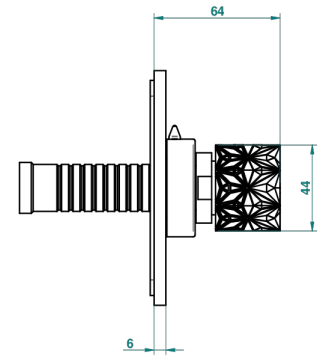

NIHAL BLACK PORCELAIN

U2P-48M2SB

Trim for wall mounted diverter, 2 ways - ref. 48M2 and 3 ways - ref. 49M3

6 pastilles inclus / 6 pads included

Garniture compatible avec les inverseurs ci-dessous

Trim compatible with the diverters below

48M2SPSA
48M2SPUSA
48M2SPSA/W

48M2SOA
48M2SOLUSA
48M2SOA/W

49M3SPSA
49M3SPSUSA
49M3SPSA/W

Tube / Pipe Joint Plaque / Seal Plate

07/11/2018

CHARACTERISTIC

- Nihal Black porcelain
- Trim for wall mounted diverter, 2 ways - ref. 48M2 and 3 ways - ref. 49M3

RELATED SKU'S

- Ref. G00-48M2SOA Wall mounted 3-way diverter with ceramic cartridge for concealed installation- 1 inlet 3/4" and 2 outlets 1/2" without stop position, without trim
- Ref. G00-48M2SPSA Wall mounted 3-way diverter with ceramic cartridge for concealed installation, 1 inlet 3/4" and 2 outlets 1/2" with stop position, without trim
- Ref. G00-49M3SPSA Wall mounted 4-way diverter with ceramic cartridge for concealed installation- 1 inlet 3/4" and 3 outlets 1/2" with stop position, without trim