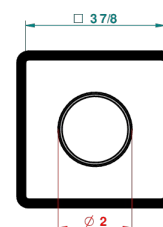

Tube / Pipe Joint Plaque / Seal Plate

68506

07/11/2018

CARACTERÍSTICAS

- Nihal porcelana negra
- Trim for wall mounted diverter, 2 ways - ref. 48M2 and 3 ways - ref. 49M3

PRODUCTOS RELACIONADOS

- Ref. G00-48M2SOA Wall mounted 3-way diverter with ceramic cartridge for concealed installation- 1 inlet 3/4" and 2 outlets 1/2" without stop position, without trim
- Ref. G00-48M2SPSA Wall mounted 3-way diverter with ceramic cartridge for concealed installation, 1 inlet 3/4" and 2 outlets 1/2" with stop position, without trim
- Ref. G00-49M3SPSA Wall mounted 4-way diverter with ceramic cartridge for concealed installation- 1 inlet 3/4" and 3 outlets 1/2" with stop position, without trim

ACABADOS DISPONIBLES

Bronce claro - D01
Cerámica negra mate - D30
Cobre viejo mate - H07
Cromo - A02
Cromo / dorado - G02
Cromo mate - C02

Dorado - F01
Dorado mate - F07
Dorado pálido - F30
Dorado pálido mate (sin barniz) - F31
Níquel - B01
Níquel mate - C01

Níquel viejo - H28
Pvd blush - H62
Pvd blush mate - H60
Pvd color latón - H49
Pvd color latón mate - H50
Pvd color níquel - H55

Pvd color níquel mate - H56
Pvd color oro - H52
Pvd color oro mate - H53
Pvd grafito - H64
Pvd grafito mate - H65
Pvd marrón bronce - F33

Pvd marrón bronce mate - F34
Pvd umber - H66
Pvd umber mate - H67