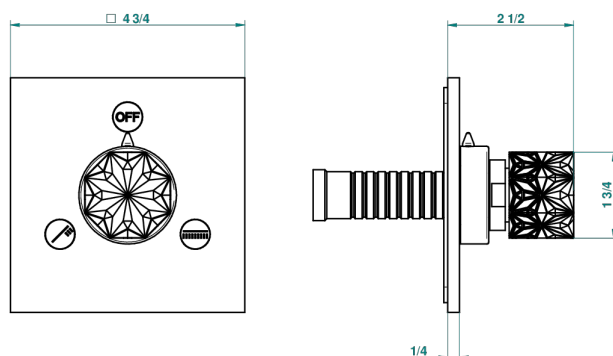

# NIHAL PORCELANA NEGRA

U2P-48M2SB

Trim for wall mounted diverter, 2 ways - ref. 48M2 and 3 ways - ref. 49M3

6 pastilles inclus / 6 pads included

Garniture compatible avec les inverseurs ci-dessous

Trim compatible with the diverters below

48M2SPSA  
48M2SPUSA  
48M2SPSA/W

48M2SOA  
48M2SOUSA  
48M2SOA/W

49M3SPSA  
49M3SPSUSA  
49M3SPSA/W

Tube / Pipe Joint Plaque / Seal Plate

68506

07/11/2018

## CARACTERÍSTICAS

- Nihal porcelana negra
- Trim for wall mounted diverter, 2 ways - ref. 48M2 and 3 ways - ref. 49M3