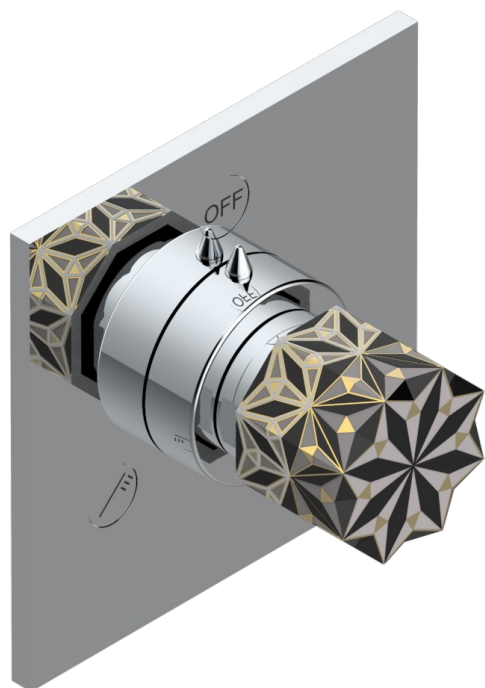

# NIHAL PORCELANA NEGRA

U2P-48M2SB

Trim for wall mounted diverter, 2 ways - ref. 48M2 and 3 ways - ref. 49M3

6 pastilles inclus / 6 pads included

Garniture compatible avec les inverseurs ci-dessous

Trim compatible with the diverters below

48M2SPSA  
48M2SPUSA  
48M2SPSA/W

48M2SOA  
48M2SOUSA  
48M2SOA/W

49M3SPSA  
49M3SPSUSA  
49M3SPSA/W

Tube / Pipe Joint Plaque / Seal Plate

68506

07/11/2018

## CARACTERÍSTICAS

- Nihal porcelana negra
- Trim for wall mounted diverter, 2 ways - ref. 48M2 and 3 ways - ref. 49M3

## PRODUCTOS RELACIONADOS

- Ref. G00-48M2SOA Wall mounted 3-way diverter with ceramic cartridge for concealed installation- 1 inlet 3/4" and 2 outlets 1/2" without stop position, without trim
- Ref. G00-48M2SPSA Wall mounted 3-way diverter with ceramic cartridge for concealed installation, 1 inlet 3/4" and 2 outlets 1/2" with stop position, without trim
- Ref. G00-49M3SPSA Wall mounted 4-way diverter with ceramic cartridge for concealed installation- 1 inlet 3/4" and 3 outlets 1/2" with stop position, without trim