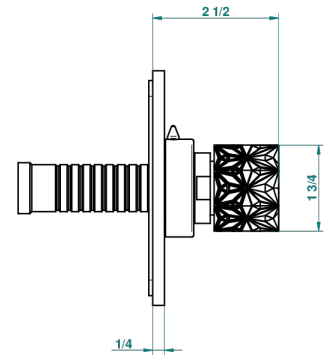

NIHAL BLACK PORCELAIN

U2P-48M2SB

Trim for wall mounted diverter, 2 ways - ref. 48M2 and 3 ways - ref. 49M3

6 pastilles inclus / 6 pads included

Garniture compatible avec les inverseurs ci-dessous

Trim compatible with the diverters below

48M2SPSA
48M2SPUSA
48M2SPSA/W

48M2SOA
48M2SOUSA
48M2SOA/W

49M3SPSA
49M3SPSUSA
49M3SPSA/W

Tube / Pipe Joint Plaque / Seal Plate

68506

07/11/2018

CHARACTERISTIC

- Nihal Black porcelain
- Trim for wall mounted diverter, 2 ways - ref. 48M2 and 3 ways - ref. 49M3

RELATED SKU'S

- Ref. G00-48M2SOA Wall mounted 3-way diverter with ceramic cartridge for concealed installation- 1 inlet 3/4" and 2 outlets 1/2" without stop position, without trim
- Ref. G00-48M2SPSA Wall mounted 3-way diverter with ceramic cartridge for concealed installation, 1 inlet 3/4" and 2 outlets 1/2" with stop position, without trim
- Ref. G00-49M3SPSA Wall mounted 4-way diverter with ceramic cartridge for concealed installation- 1 inlet 3/4" and 3 outlets 1/2" with stop position, without trim