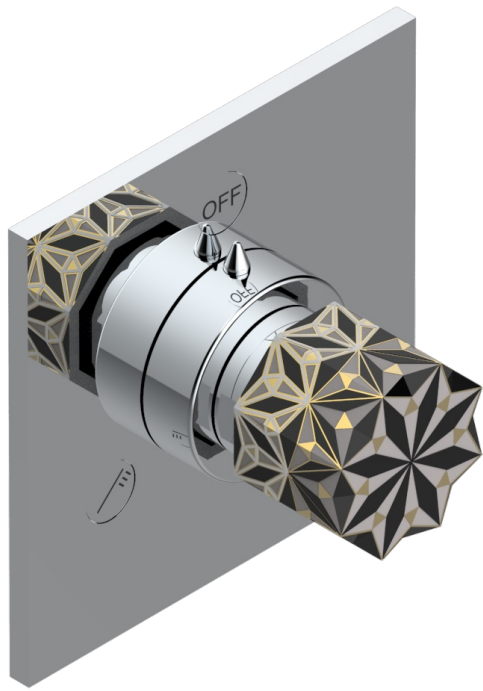

NIHAL BLACK PORCELAIN

U2P-48M2SB

Trim for wall mounted diverter, 2 ways - ref. 48M2 and 3 ways - ref. 49M3

6 pastilles inclus / 6 pads included

Garniture compatible avec les inverseurs ci-dessous

Trim compatible with the diverters below

48M2SPSA
48M2SPUSA
48M2SPSA/W

48M2SOA
48M2SOUSA
48M2SOA/W

49M3SPSA
49M3SPSUSA
49M3SPSA/W

Tube / Pipe Joint Plaque / Seal Plate

68506

07/11/2018

CHARACTERISTIC

- Nihal Black porcelain
- Trim for wall mounted diverter, 2 ways - ref. 48M2 and 3 ways - ref. 49M3

RELATED SKU'S

- Ref. G00-48M2SOA Wall mounted 3-way diverter with ceramic cartridge for concealed installation- 1 inlet 3/4" and 2 outlets 1/2" without stop position, without trim
- Ref. G00-48M2SPSA Wall mounted 3-way diverter with ceramic cartridge for concealed installation, 1 inlet 3/4" and 2 outlets 1/2" with stop position, without trim
- Ref. G00-49M3SPSA Wall mounted 4-way diverter with ceramic cartridge for concealed installation- 1 inlet 3/4" and 3 outlets 1/2" with stop position, without trim