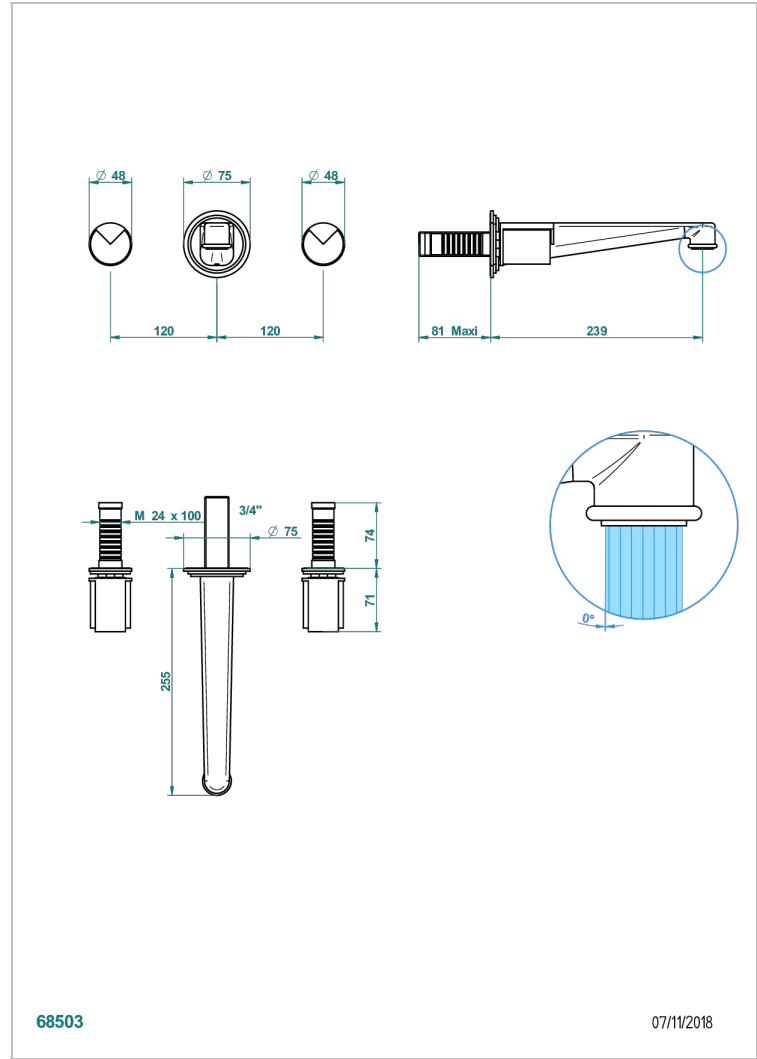

# LE 9 HOWLITE

G2H-40SGB

Trim only for wall mounted 3-hole basin mixer

THG<sup>®</sup>  
PARIS

68503

07/11/2018

## CHARACTERISTIC

- Le 9 Howlite
- Trim only for wall mounted 3-hole basin mixer

## RELATED SKU'S

- Ref. G00-40AC Rough parts for wall mounted 3 hole mixer, cross handle version
- Ref. G00-40AM Rough parts for wall mounted 3 hole mixer, lever handle version