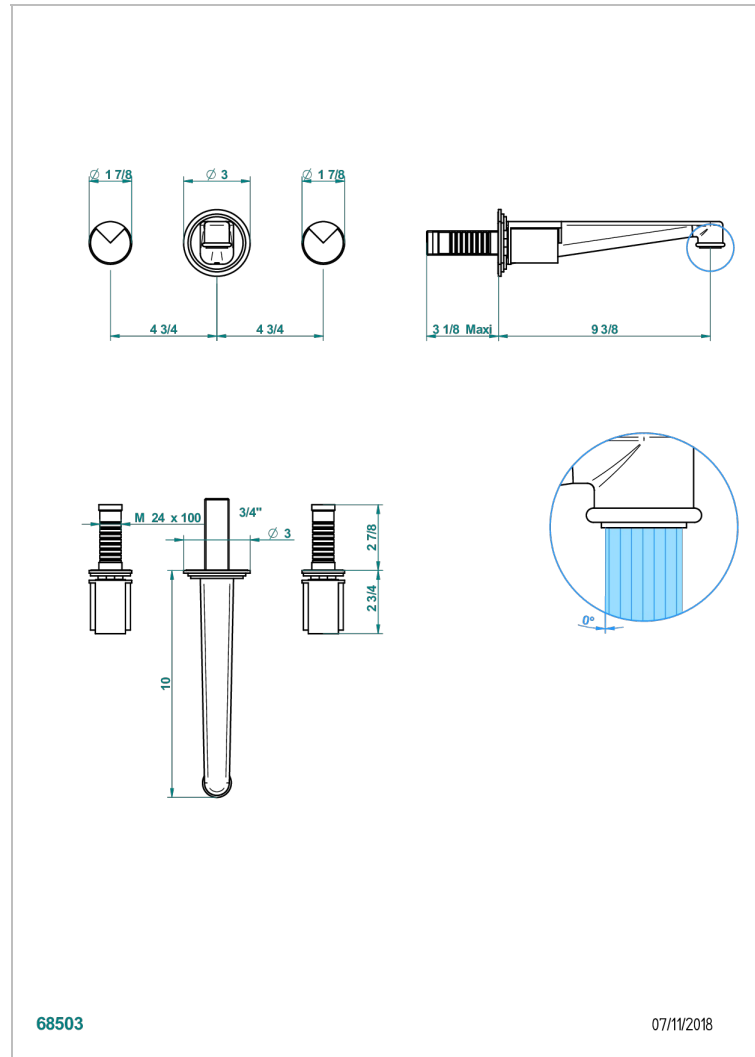

# LE 9 HOWLITE

G2H-40SGB

Trim only for wall mounted 3-hole basin mixer

THG<sup>®</sup>  
PARIS

## CHARACTERISTIC

- Le 9 Howlite
- Trim only for wall mounted 3-hole basin mixer

## RELATED SKU'S

- Ref. G00-40AC Rough parts for wall mounted 3 hole mixer, cross handle version
- Ref. G00-40AM Rough parts for wall mounted 3 hole mixer, lever handle version