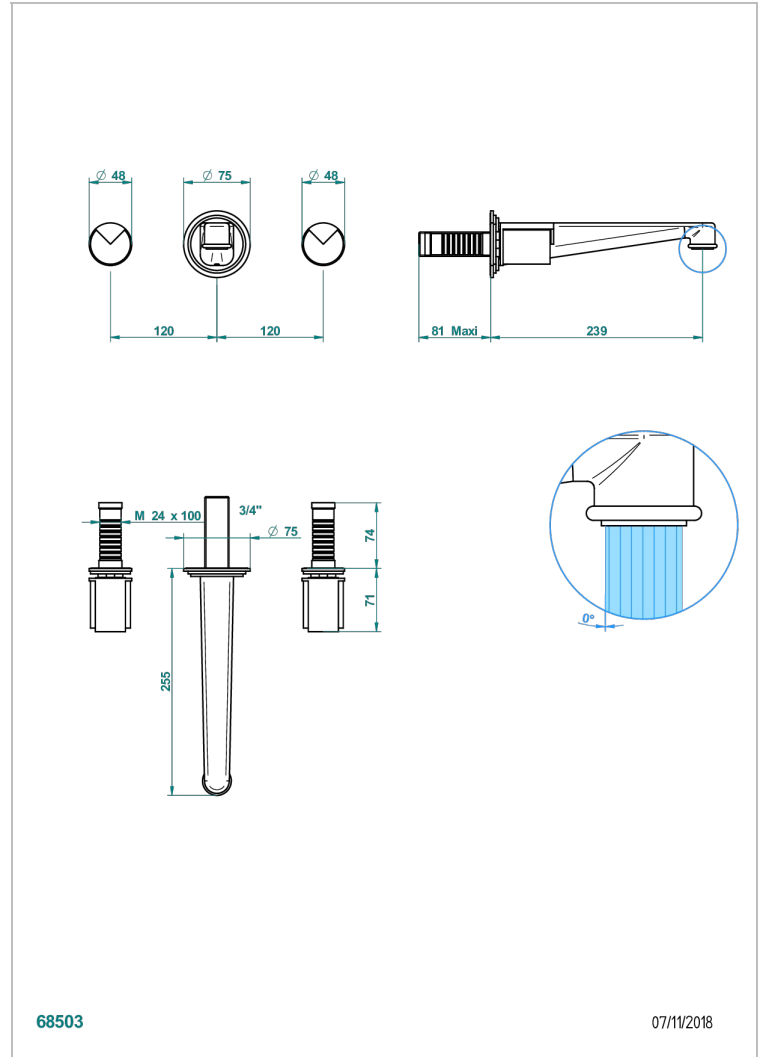

LE 9 HOWLITE

G2H-40SGB

Trim only for wall mounted 3-hole basin mixer

THG[®]
PARIS

CARACTERÍSTICAS

- Le 9 Howlite
- Trim only for wall mounted 3-hole basin mixer

ESPECIFICACIONES TÉCNICAS

- Recommandé : 3 bars (max. 5 bars) - Advised : 43,5 psi (max. 72 psi)
- 15 l/min à 3 bars (4 gpm at 43.5 psi)

PRODUCTOS RELACIONADOS

- Ref. G00-40AC Rough parts for wall mounted 3 hole mixer, cross handle version
- Ref. G00-40AM Rough parts for wall mounted 3 hole mixer, lever handle version

ACABADOS DISPONIBLES