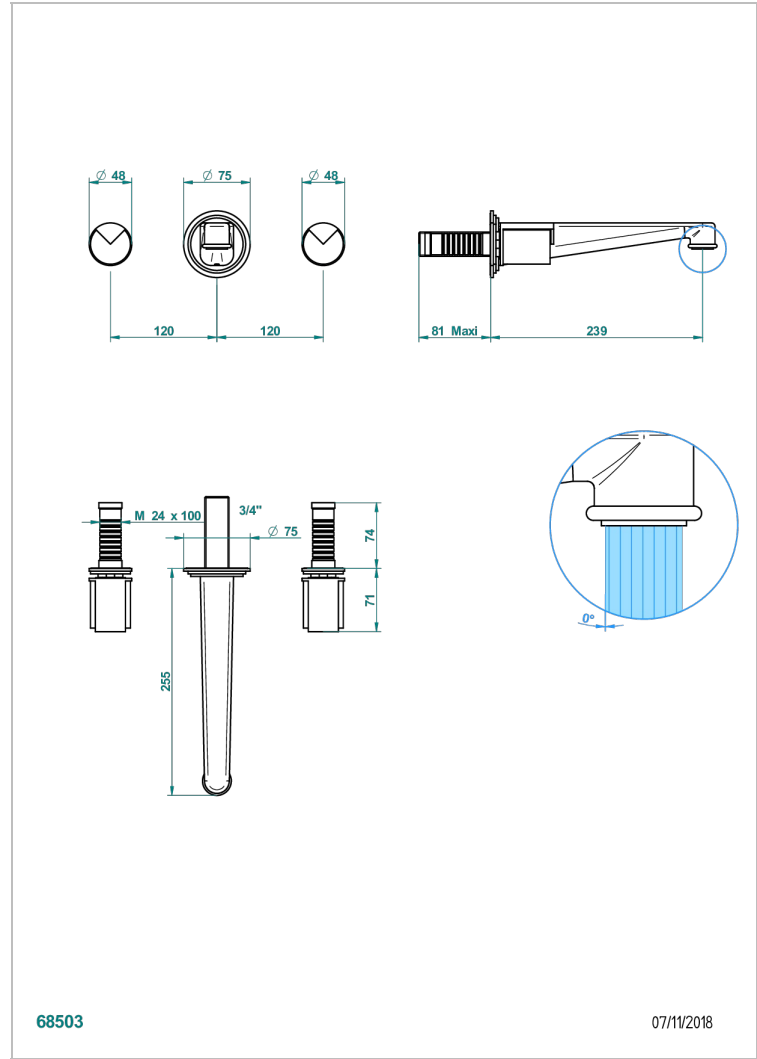

LE 9 HOWLITE

G2H-40SGB

Trim only for wall mounted 3-hole basin mixer

THG[®]
PARIS

CHARACTERISTIC

- Le 9 Howlite
- Trim only for wall mounted 3-hole basin mixer

TECHNICAL SPECS

- Recommandé : 3 bars (max. 5 bars) - Advised : 43,5 psi (max. 72 psi)
- 15 l/min à 3 bars (4 gpm at 43.5 psi)

RELATED SKU'S

- Ref. G00-40AC Rough parts for wall mounted 3 hole mixer, cross handle version
- Ref. G00-40AM Rough parts for wall mounted 3 hole mixer, lever handle version

AVAILABLE FINITIONS

Antique nickel - H28
Black ceram - D30
Blush PVD - H62
Brass color PVD - H49
Brown bronze color PVD - F33
Gold color PVD - H52

Nickel color PVD - H55
Polished chrome (color finish) - A02
Polished chrome / Polished gold (color finish) - G02
Polished gold (color finish) - F01
Polished nickel - B01
Soft gold - F30

Soft matt gold - F31
Umber PVD - H66