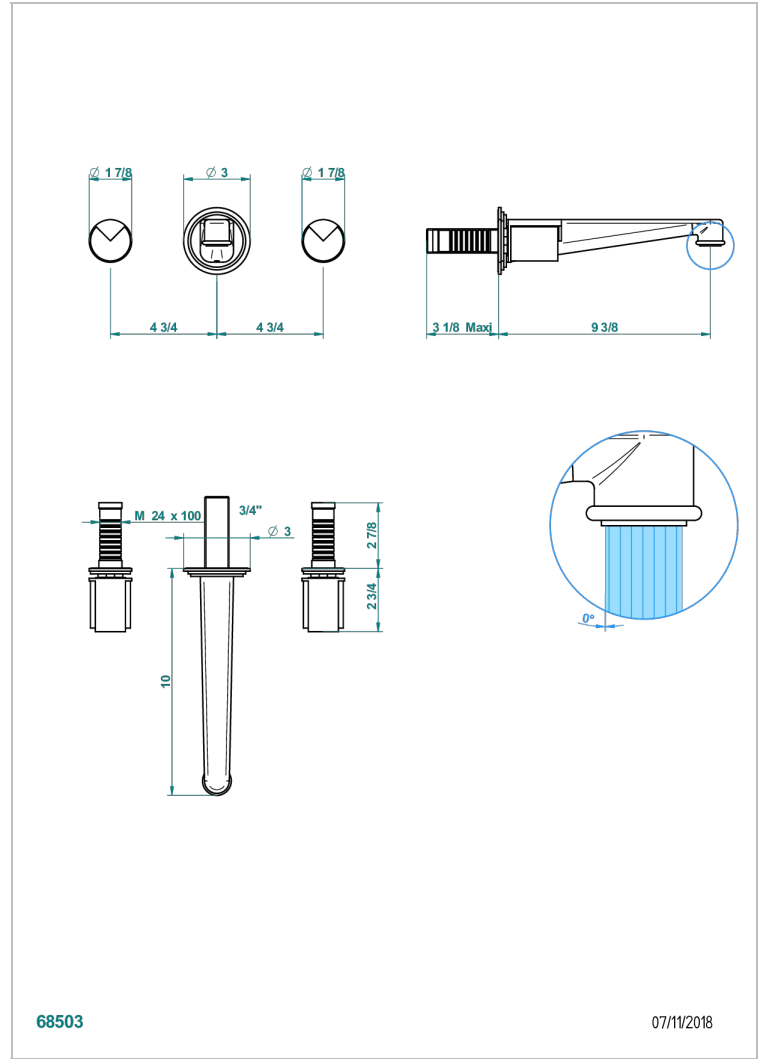

LE 9 HOWLITE

G2H-40SGB

Trim only for wall mounted 3-hole basin mixer

THG[®]
PARIS

CARACTERÍSTICAS

- Le 9 Howlite
- Trim only for wall mounted 3-hole basin mixer

ESPECIFICACIONES TÉCNICAS

- Recommandé : 3 bars (max. 5 bars) - Advised : 43,5 psi (max. 72 psi)
- 15 l/min à 3 bars (4 gpm at 43.5 psi)

PRODUCTOS RELACIONADOS

- Ref. G00-40AC Rough parts for wall mounted 3 hole mixer, cross handle version
- Ref. G00-40AM Rough parts for wall mounted 3 hole mixer, lever handle version

ACABADOS DISPONIBLES