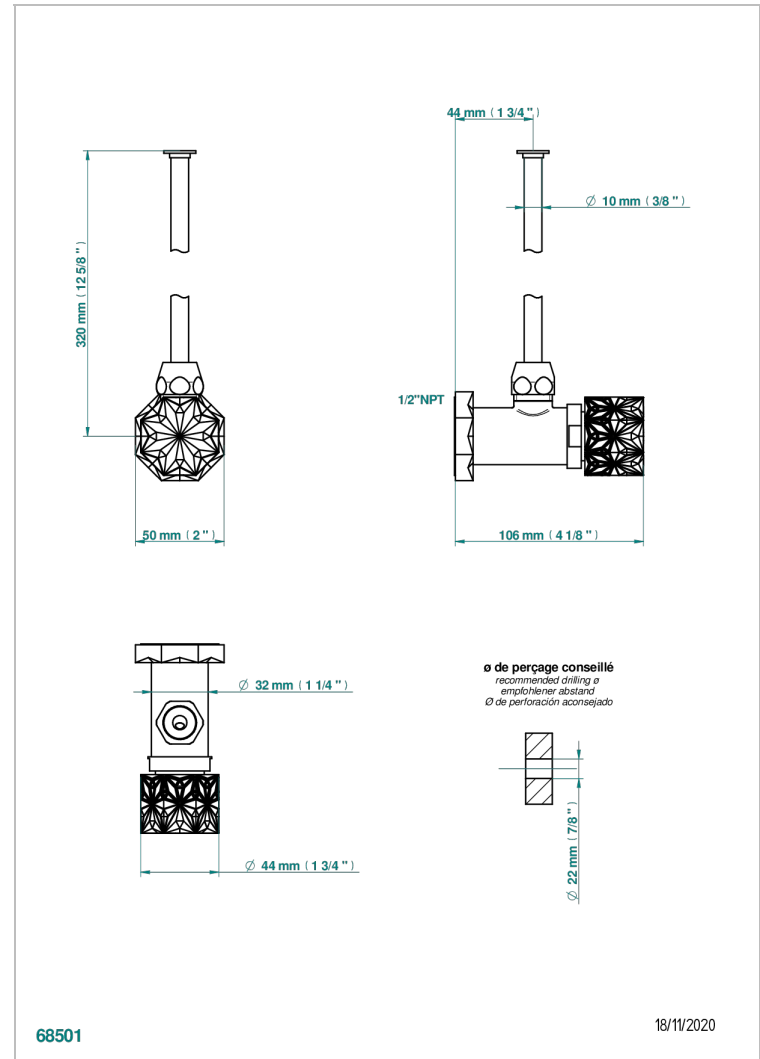

NIHAL PORCELANA VERDE

U2R-181/SWC

Angle valve with 3/8 toiletsupply quick adaptator set

THG[®]
PARIS

CARACTERÍSTICAS

- Nihal porcelana verde
- Angle valve with 3/8 toiletsupply quick adaptator set

ACABADOS DISPONIBLES