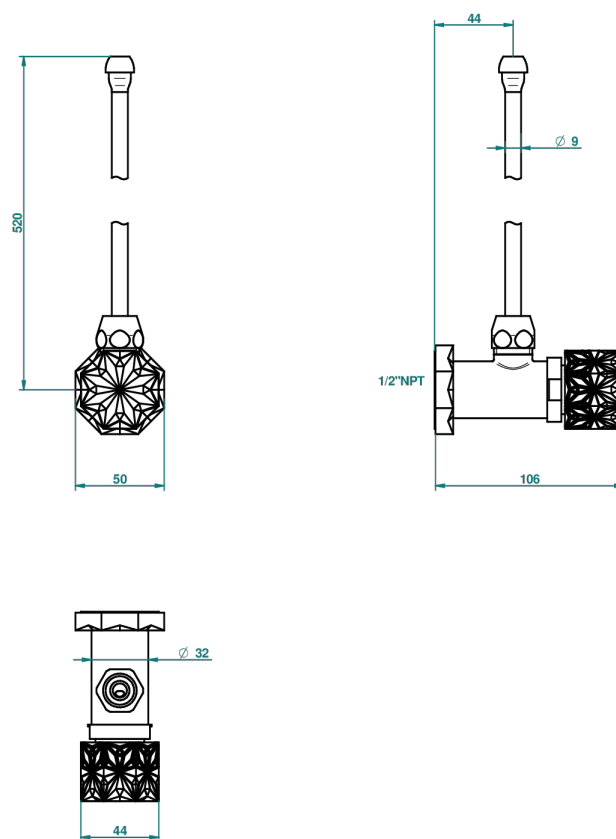

# NIHAL PORCELANA NEGRA

U2P-181/SLA

Angle valve with 3/8 supply lavatory quick adaptor set

THG<sup>®</sup>  
PARIS

68500

07/11/2018

## CARACTERÍSTICAS

- Nihal porcelana negra
- Angle valve with 3/8 supply lavatory quick adaptor set