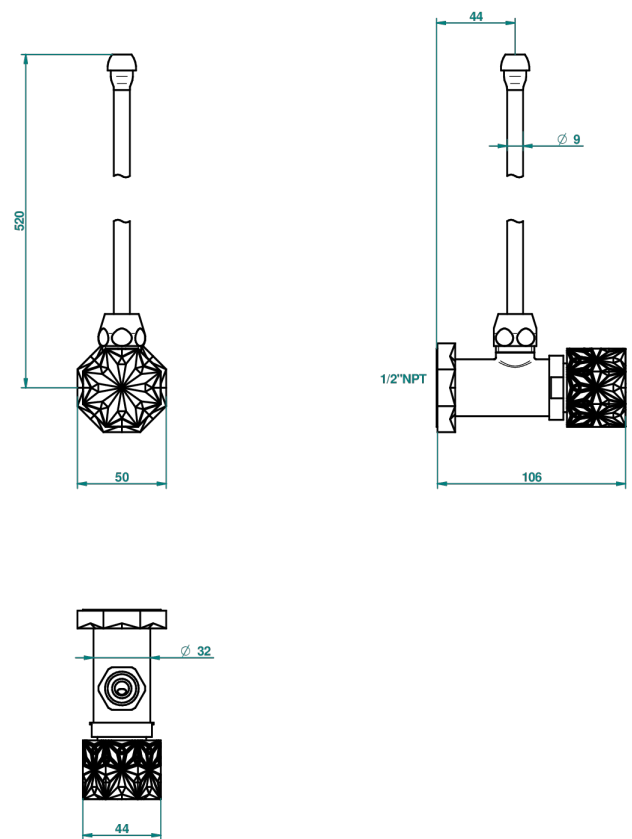

NIHAL BLACK PORCELAIN

U2P-181/SLA

Angle supply valve with 3/8" adaptor set

THG[®]
PARIS

68500

07/11/2018

CHARACTERISTIC

- Nihal Black porcelain
- Angle supply valve with 3/8" adaptor set