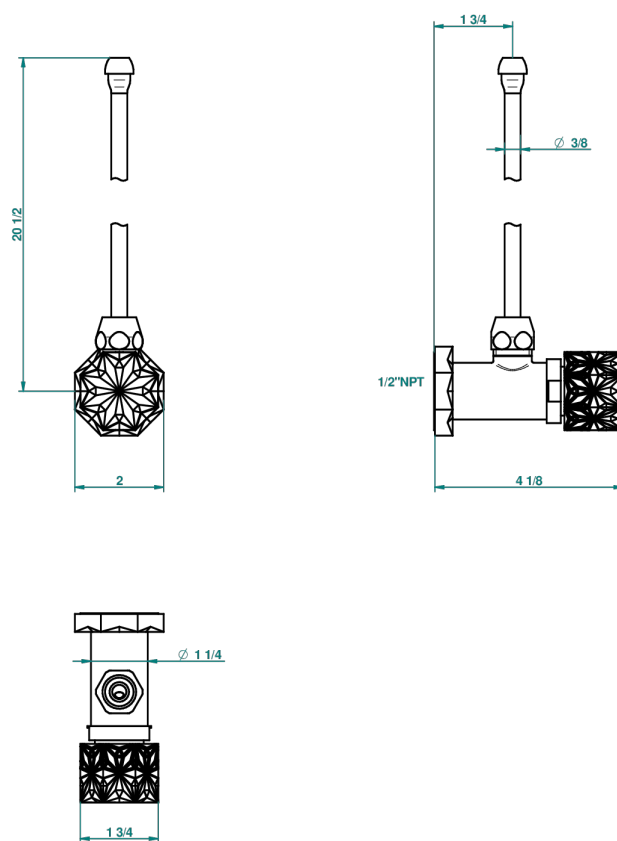

NIHAL PORCELANA NEGRA

U2P-181/SLA

Angle valve with 3/8 supply lavatory quick adaptor set

THG[®]
PARIS

68500

07/11/2018

CARACTERÍSTICAS

- Nihal porcelana negra
- Angle valve with 3/8 supply lavatory quick adaptor set