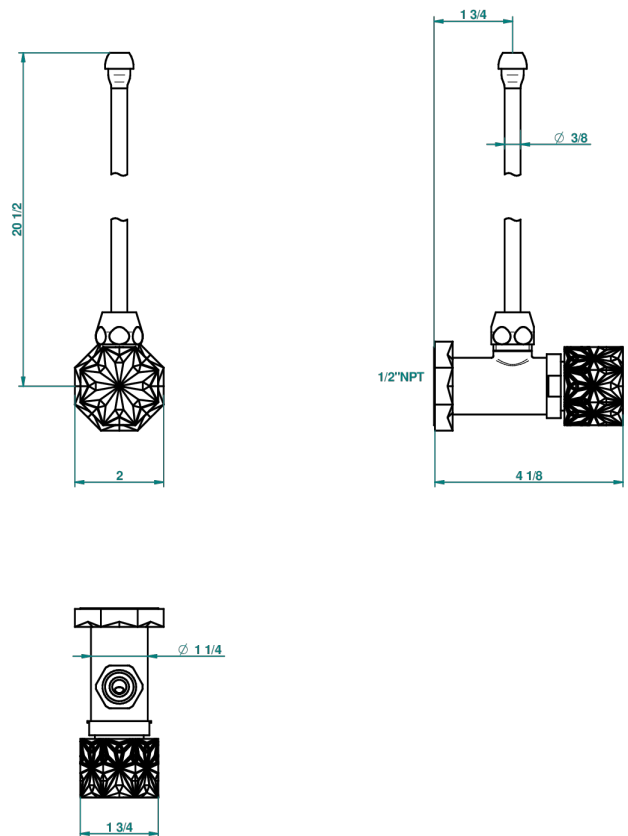

NIHAL BLACK PORCELAIN

U2P-181/SLA

Angle supply valve with 3/8" adaptor set

68500

07/11/2018

CHARACTERISTIC

- Nihal Black porcelain
- Angle supply valve with 3/8" adaptor set

AVAILABLE FINITIONS