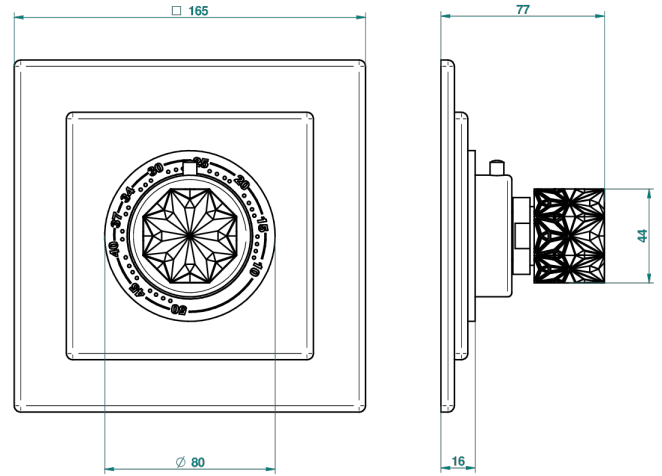

NIHAL IVORY PORCELAIN

U2N-15EN16US

Trim plate and handle for eurotherm valve 8200/us & 8300/us

68499

07/11/2018

CHARACTERISTIC

- Nihal Ivory porcelain
- Trim plate and handle for eurotherm valve 8200/us & 8300/us