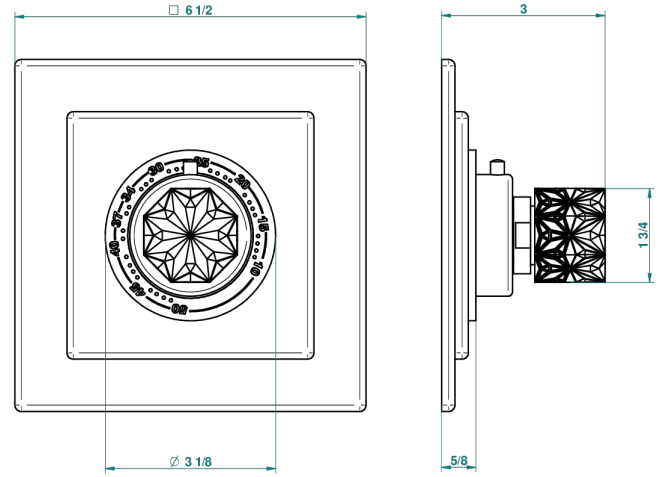

NIHAL IVORY PORCELAIN

U2N-15EN16US

Trim plate and handle for eurotherm valve 8200/us & 8300/us

68499

07/11/2018

CHARACTERISTIC

- Nihal Ivory porcelain
- Trim plate and handle for eurotherm valve 8200/us & 8300/us

AVAILABLE FINITIONS

Black ceram - D30
Blush PVD - H62
Brass color PVD - H49
Brown bronze color PVD - F33
Chrome polished - A02
Chrome polished / gold polished - G02

Copper antique matt, coated - H07
Gold color PVD - H52
Gold mat - F07
Gold polished - F01
Graphite PVD - H64
Light coated bronze - D01

Matt Umber PVD - H67
Matt blush PVD - H60
Matt brass color PVD - H50
Matt brown bronze color PVD - F34
Matt chrome (American satin) - C02
Matt gold color PVD - H53

Matt graphite PVD - H65
Matt nickel (American satin) - C01
Matt nickel color PVD - H56
Nickel antique / Sovereign - H28
Nickel color PVD - H55
Nickel polished - B01

Soft gold - F30
Soft matt gold - F31
Umber PVD - H66