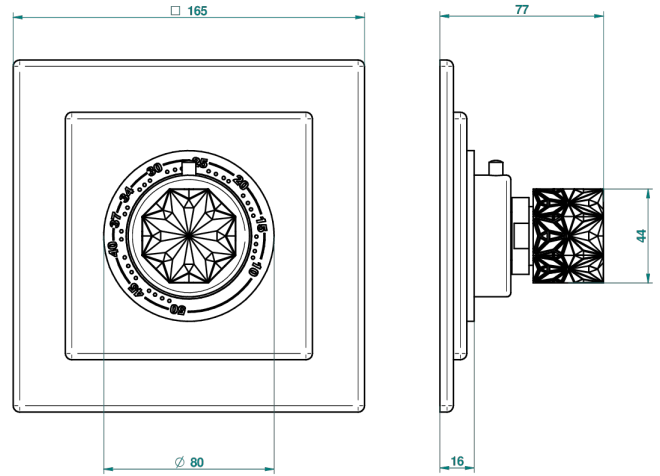

# NIHAL IVORY PORCELAIN

U2N-15EN16EC

Trim plate and handle for eurotherm valve 8200/us & 8300/us

68499

07/11/2018

## CHARACTERISTIC

- Nihal Ivory porcelain
- Trim plate and handle for eurotherm valve 8200/us & 8300/us