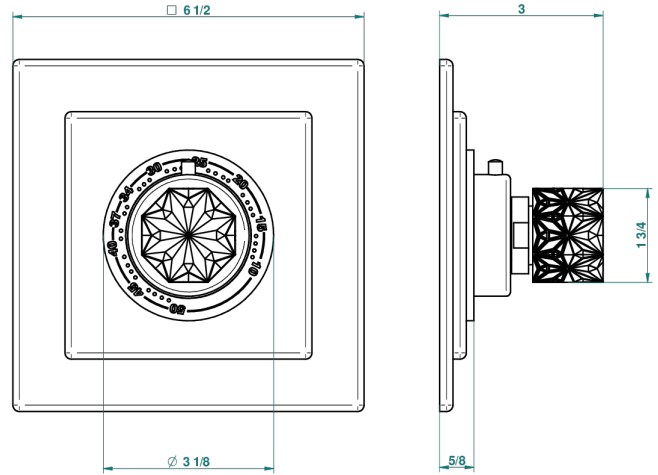

NIHAL IVORY PORCELAIN

U2N-15EN16EC

Trim plate and handle for eurotherm valve 8200/us & 8300/us

68499

07/11/2018

CHARACTERISTIC

- Nihal Ivory porcelain
- Trim plate and handle for eurotherm valve 8200/us & 8300/us