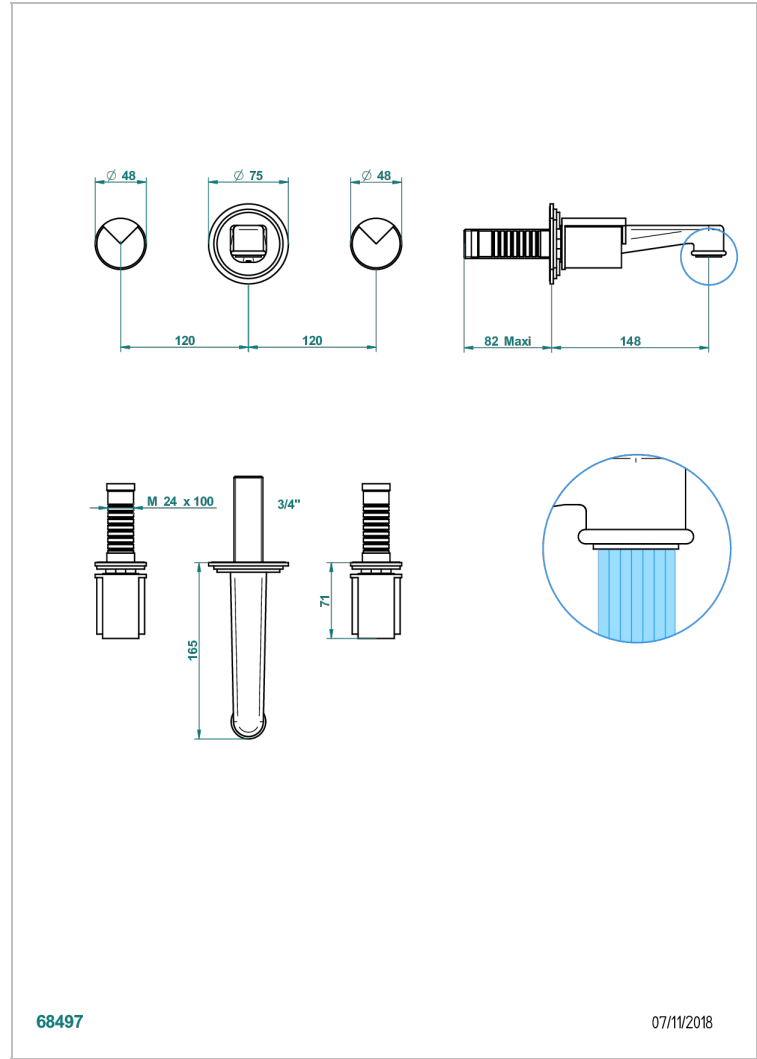

LE 9 HOWLITE

G2H-40NB

Trim only for wall mounted 3-hole basin mixer

THG[®]
PARIS

CHARACTERISTIC

- Le 9 Howlite
- Trim only for wall mounted 3-hole basin mixer

TECHNICAL SPECS

- Recommandé : 3 bars (max. 5 bars) - Advised : 43,5 psi (max. 72 psi)
- 15 l/min à 3 bars (4 gpm at 43.5 psi)

RELATED SKU'S

- Ref. G00-40AC Rough parts for wall mounted 3 hole mixer, cross handle version
- Ref. G00-40AM Rough parts for wall mounted 3 hole mixer, lever handle version

AVAILABLE FINITIONS

Antique nickel - H28
Black ceram - D30
Blush PVD - H62
Brass color PVD - H49
Brown bronze color PVD - F33
Gold color PVD - H52