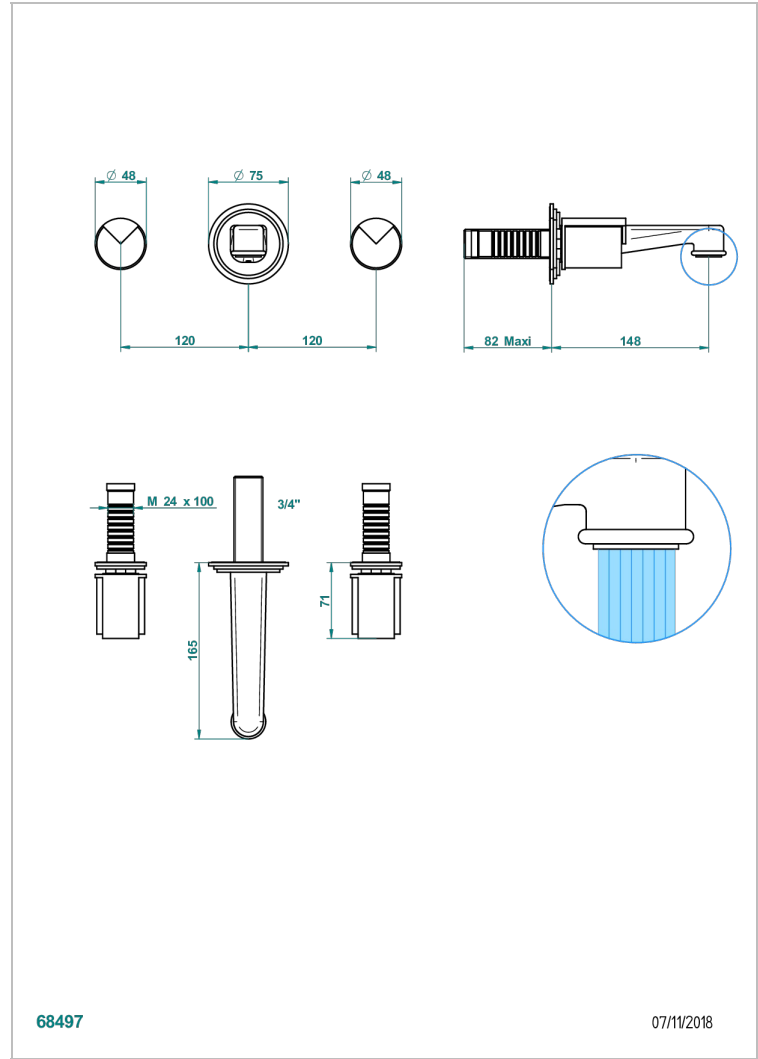

LE 9 HOWLITE

G2H-40NB

Trim only for wall mounted 3-hole basin mixer

THG[®]
PARIS

68497

07/11/2018

CARACTERÍSTICAS

- Le 9 Howlite
- Trim only for wall mounted 3-hole basin mixer

ESPECIFICACIONES TÉCNICAS

- Recommandé : 3 bars (max. 5 bars) - Advised : 43,5 psi (max. 72 psi)
- 15 l/min à 3 bars (4 gpm at 43.5 psi)

PRODUCTOS RELACIONADOS

- Ref. G00-40AC Rough parts for wall mounted 3 hole mixer, cross handle version
- Ref. G00-40AM Rough parts for wall mounted 3 hole mixer, lever handle version