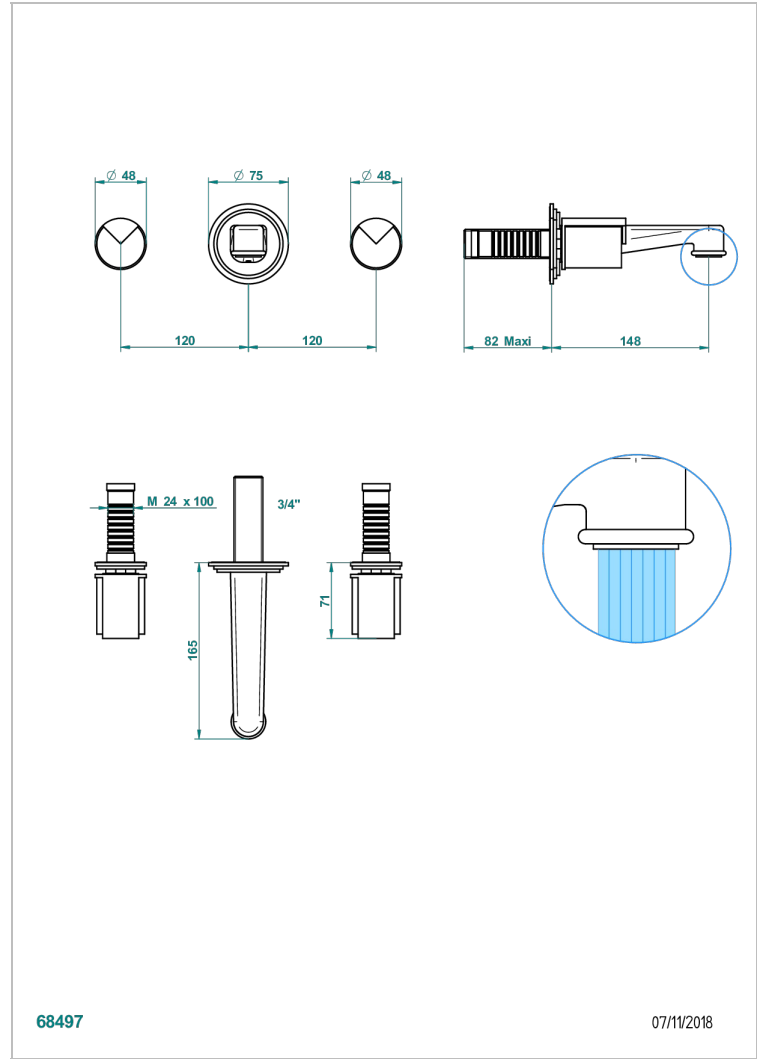

# LE 9 HOWLITE

G2H-40NB

Trim only for wall mounted 3-hole basin mixer

THG<sup>®</sup>  
PARIS

68497

07/11/2018

## CHARACTERISTIC

- Le 9 Howlite
- Trim only for wall mounted 3-hole basin mixer

## RELATED SKU'S

- Ref. G00-40AC Rough parts for wall mounted 3 hole mixer, cross handle version
- Ref. G00-40AM Rough parts for wall mounted 3 hole mixer, lever handle version